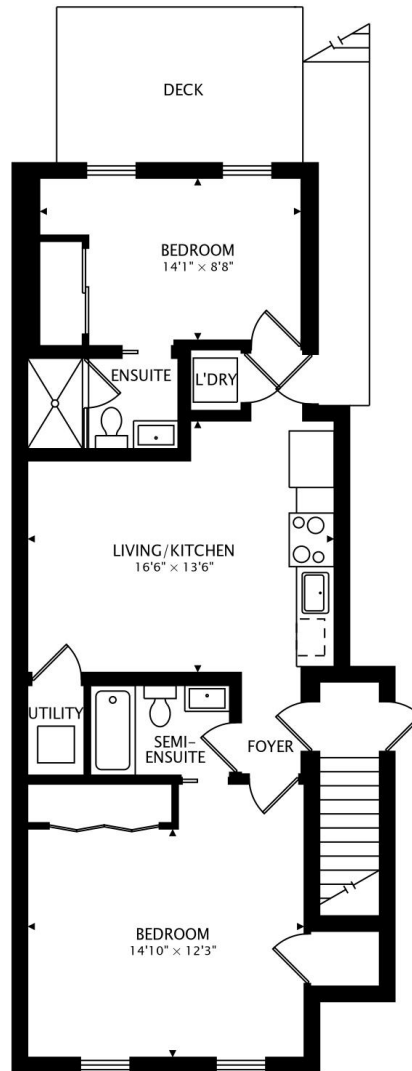

# 428 EVARTS STREET NE #4 WASHINGTON, DISTRICT OF COLUMBIA 20017

818 sq ft + 111 sq ft DECK

**Josue Pinto | 240.888.4225**  
Licensed in DC, VA & MD  
JPinto@McEneaney.com  
www.JosuePintoRealEstate.com