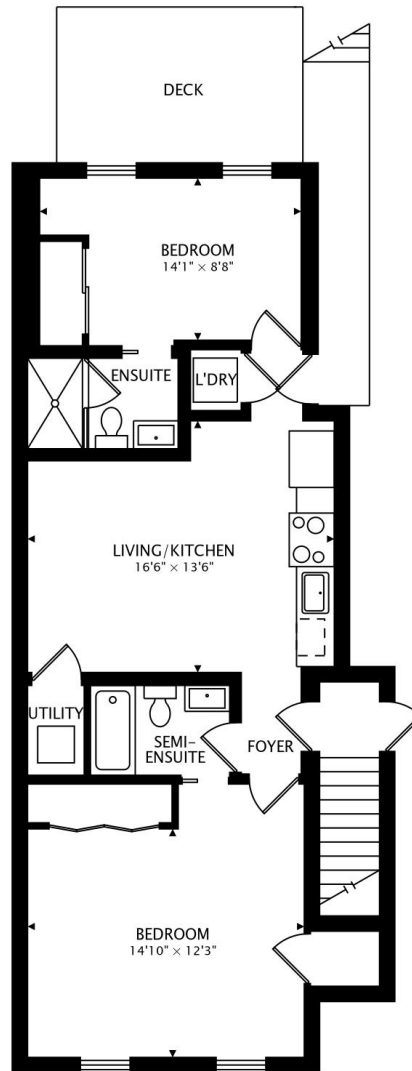

428 EVARTS STREET NE #3 WASHINGTON, DISTRICT OF COLUMBIA 20017

818 sq ft + 111 sq ft DECK

Josue Pinto | 240.888.4225
Licensed in DC, VA & MD
JPinto@McEneaney.com
www.JosuePintoRealEstate.com

4910 Massachusetts Ave NW, Suite 119,
Washington, DC 20016
202.552.5600 | McEneaney.com