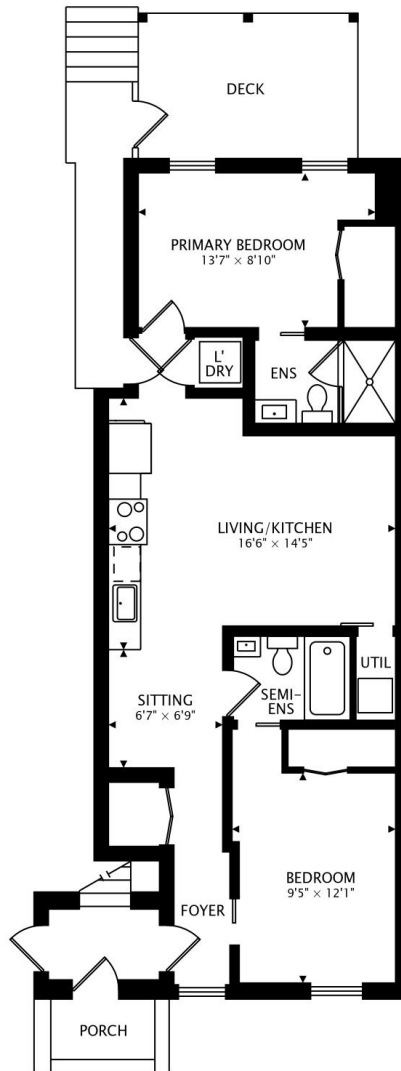

428 EVARTS STREET NE #2

WASHINGTON, DISTRICT OF COLUMBIA 20017

801 sq ft + 105 sq ft DECK

Josue Pinto | 240.888.4225
Licensed in DC, VA & MD
JPinto@McEneaney.com
www.JosuePintoRealEstate.com

4910 Massachusetts Ave NW, Suite 119,
Washington, DC 20016
202.552.5600 | McEneaney.com