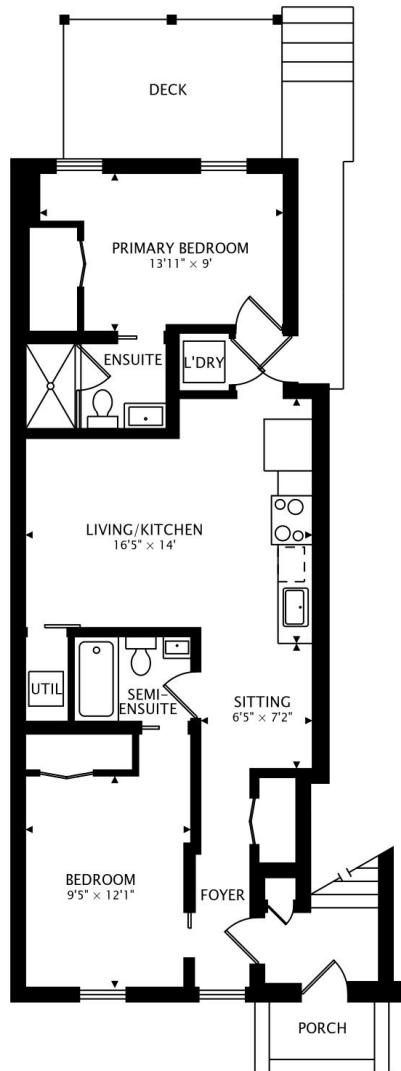

## WASHINGTON, DISTRICT OF COLUMBIA 20017

785 sq ft + 99 sq ft DECK

**Josue Pinto | 240.888.4225**  
Licensed in DC, VA & MD  
JPinto@McEneaney.com  
www.JosuePintoRealEstate.com

4910 Massachusetts Ave NW, Suite 119,  
Washington, DC 20016  
202.552.5600 | [McEneaney.com](http://McEneaney.com)