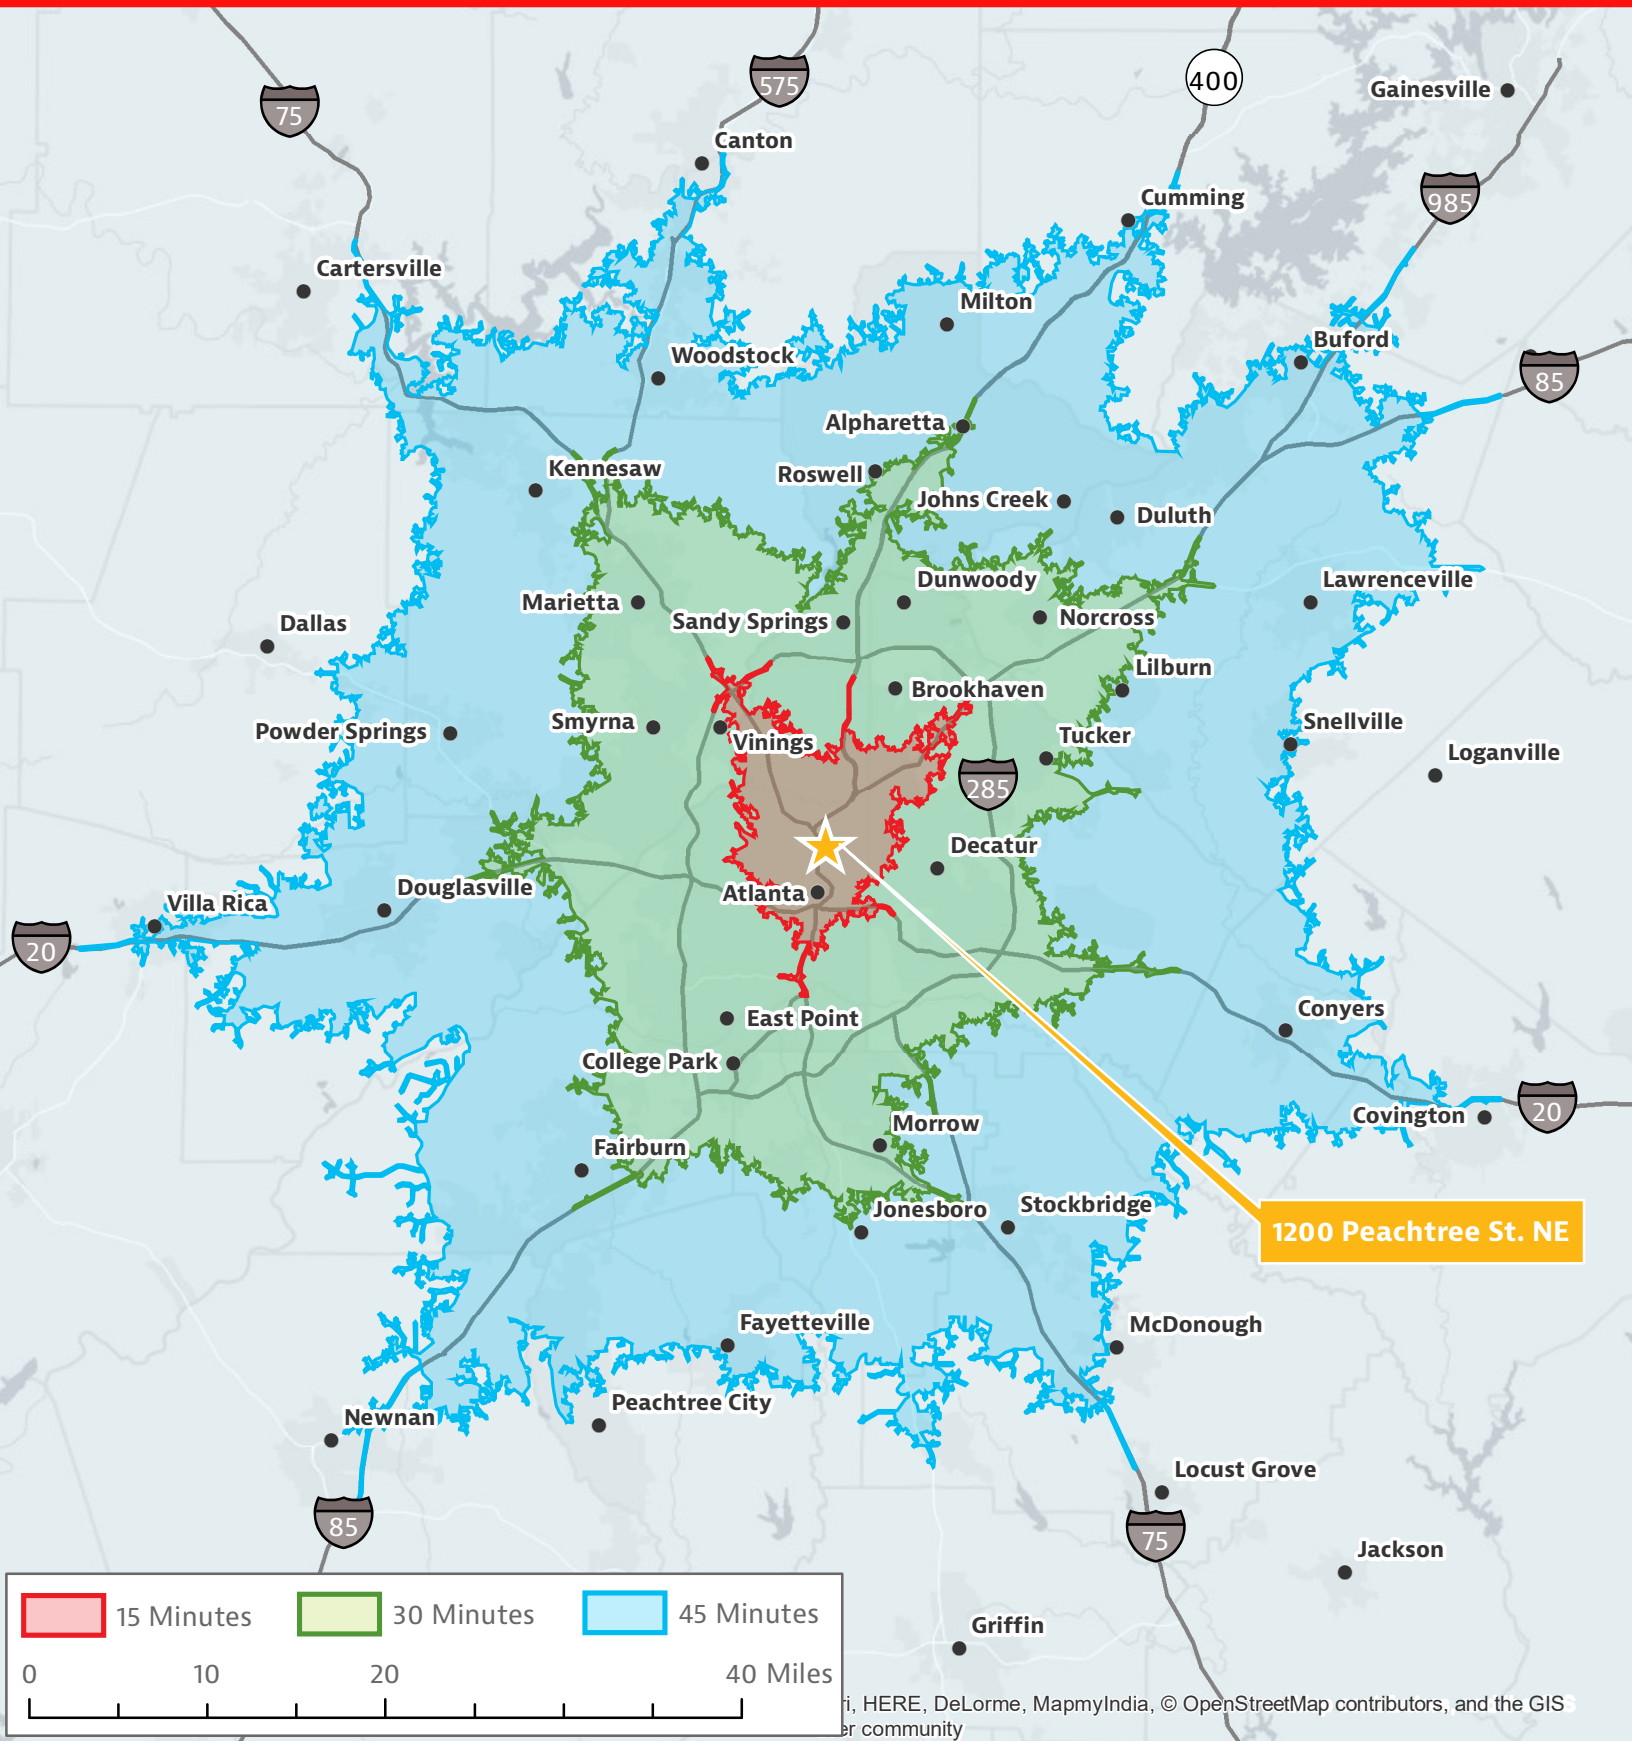

# 15, 30 and 45 Minute Drive Times

1200 Peachtree Street NE

Map data by OpenStreetMap contributors, HERE, DeLorme, MapmyIndia, © OpenStreetMap contributors, and the GIS community