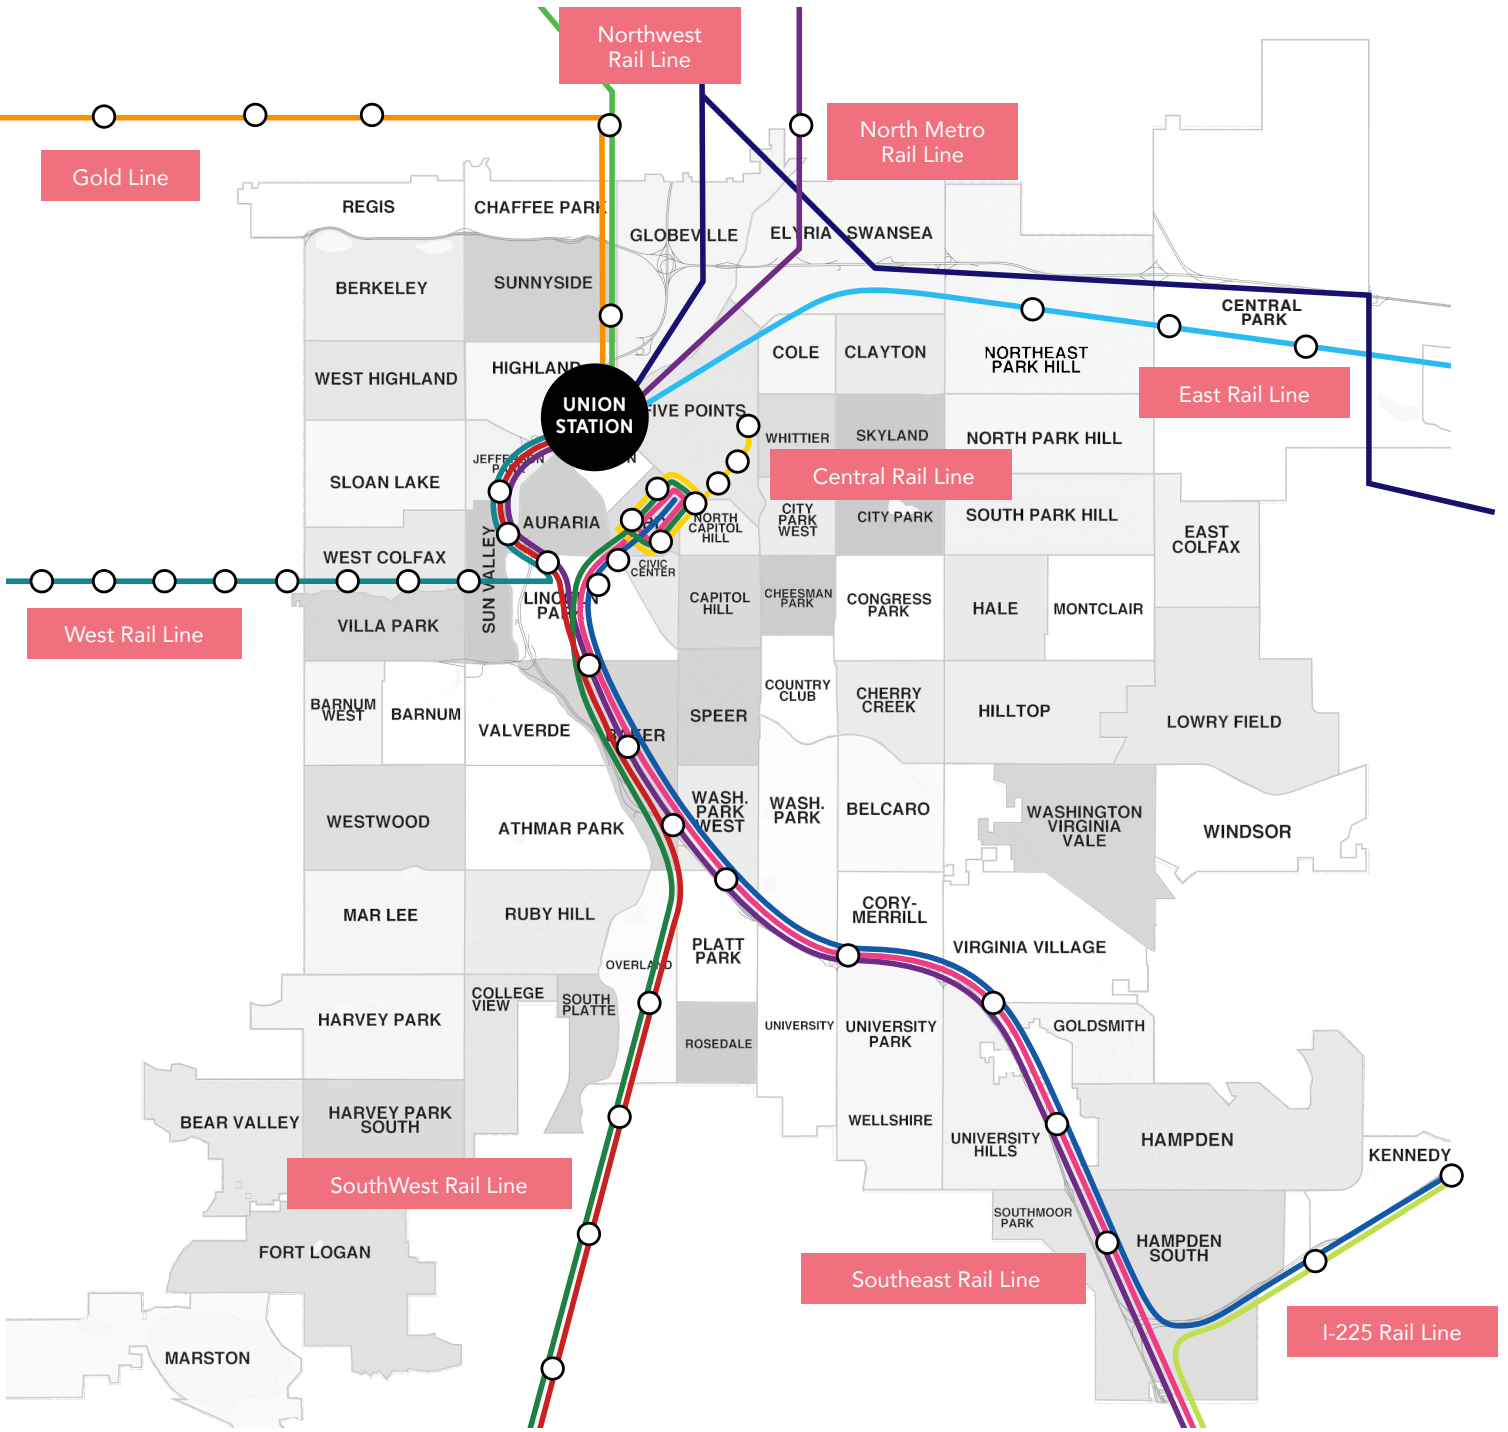

# Denver Light Rail Map

- |  |   |  |
|--|---|--|
| <b>A</b> Union Station to Denver Airport | <b>C</b> Union Station to Littleton & Mineral       | <b>B</b> Union Station to Westminster        |
| <b>R</b> Peoria to Lincoln               | <b>D</b> 18th & California to Mineral               | <b>D</b> 18th & California to Mineral        |
| <b>F</b> 18th & California to Lincoln    | <b>L</b> 18th & Stout to 30th & Downing             | <b>G</b> Union Station to Wheat Ridge & Ward |
| <b>E</b> Union Station to Lincoln        | <b>W</b> Union Station to JeffCo Gov't Ctr - Golden | <b>N</b> Union Station to Eastlake & 124th   |
| <b>H</b> Union Station to Lincoln        | <b>FF</b> Denver to Boulder                         |  |

\*This map represents the approximate location of the RTD lines and stations in relation to the Denver neighborhoods. Visit <http://www.rtd-denver.com/> for more information.

*corcoran*

PERRY & CO.