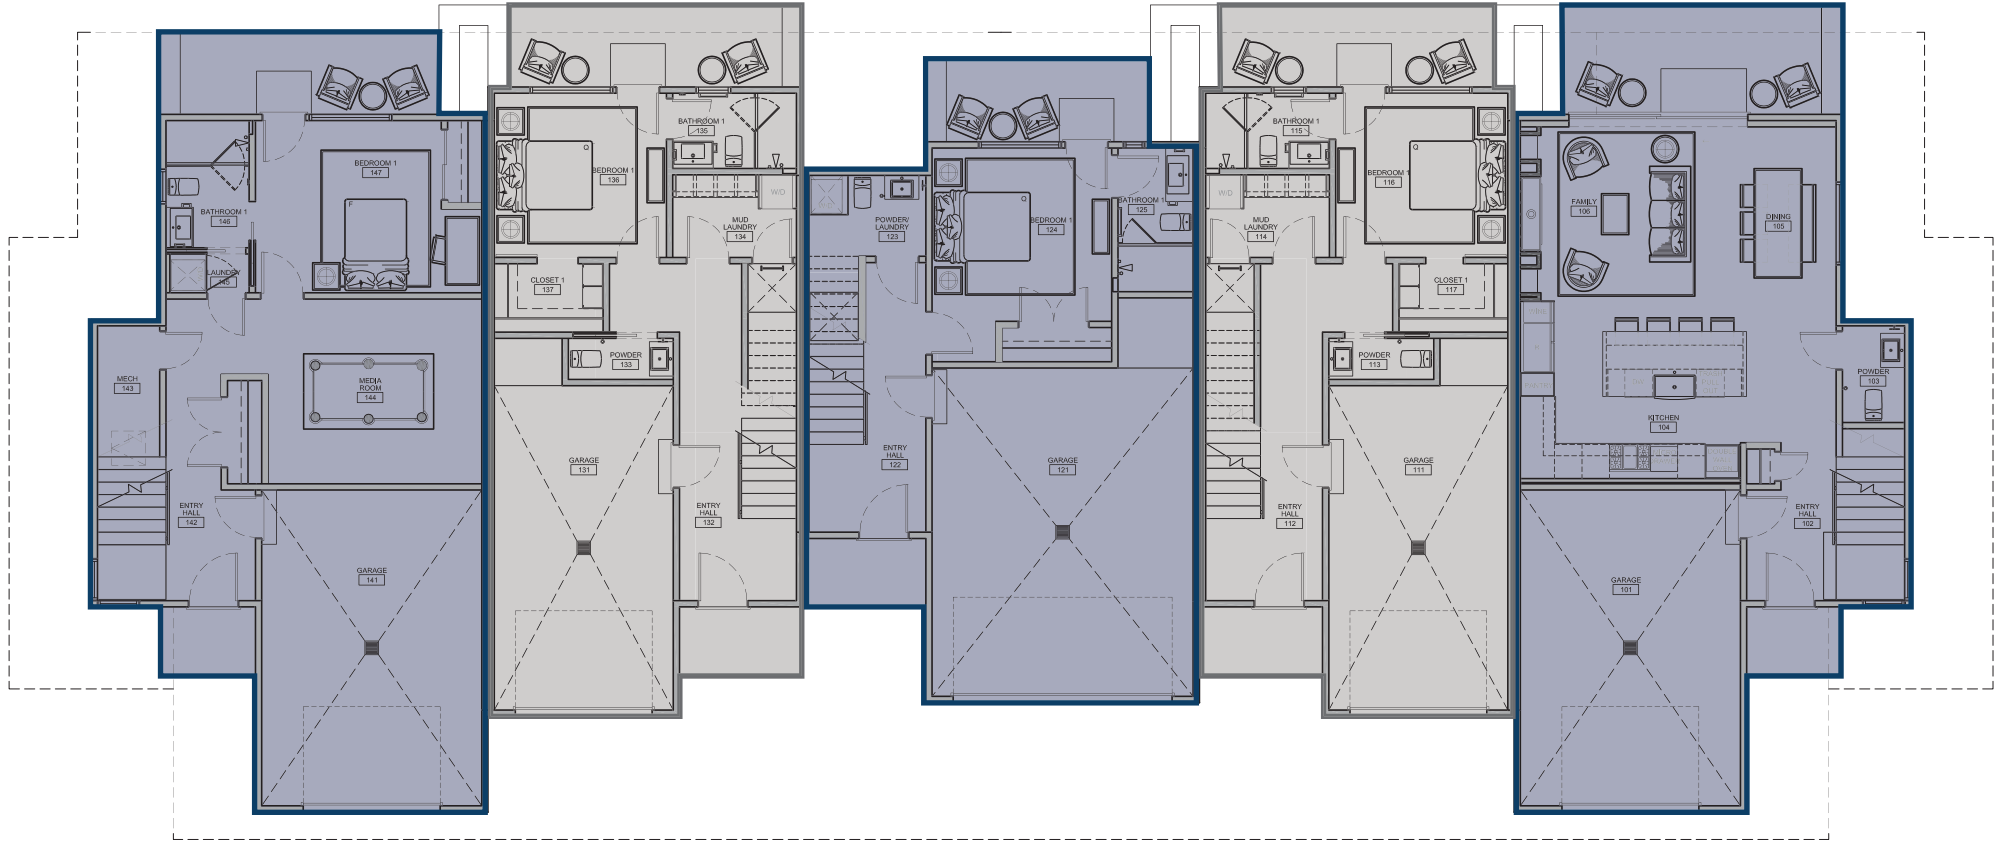

TOWNHOME 310 & 408

FLOORPLAN LAYOUTS

Unit 1 // Layout F
3-BED, 3-BATH
HABITABLE: 2,591 SQ.FT
GARAGE: 453 SQ.FT
TOTAL: 3,044 SQ.FT

OPTION 1
KITCHEN & WET BAR

Unit 2 // Layout B
3-BED, 3.5-BATH
HABITABLE: 2,234 SQ.FT
GARAGE: 400 SQ.FT
TOTAL: 2,634 SQ.FT

OPTION 2
KITCHEN & WET BAR

Unit 3 // Layout C
3-BED, 3.5-BATH
HABITABLE: 2,293 SQ.FT
GARAGE: 532 SQ.FT
TOTAL: 2,825 SQ.FT

OPTION 2
KITCHEN & WET BAR

Unit 4 // Layout B
3-BED, 3.5-BATH
HABITABLE: 2,234 SQ.FT
GARAGE: 400 SQ.FT
TOTAL: 2,634 SQ.FT

OPTION 1
KITCHEN & WET BAR

Unit 5 // Layout A
2-BED, 2.5-BATH
HABITABLE: 1,729 SQ.FT
GARAGE: 406 SQ.FT
TOTAL: 2,135 SQ.FT

OPTION 1
KITCHEN & WET BAR