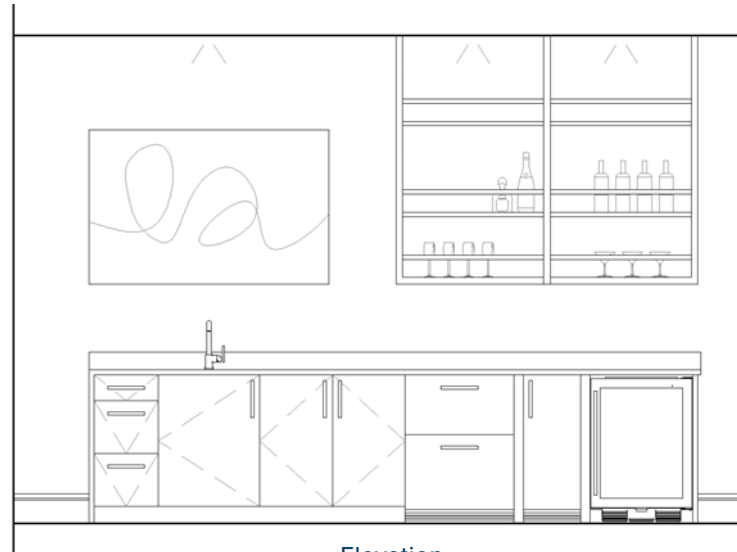

INTERIOR DETAILS

WET BAR, OPTION 2

Elevation