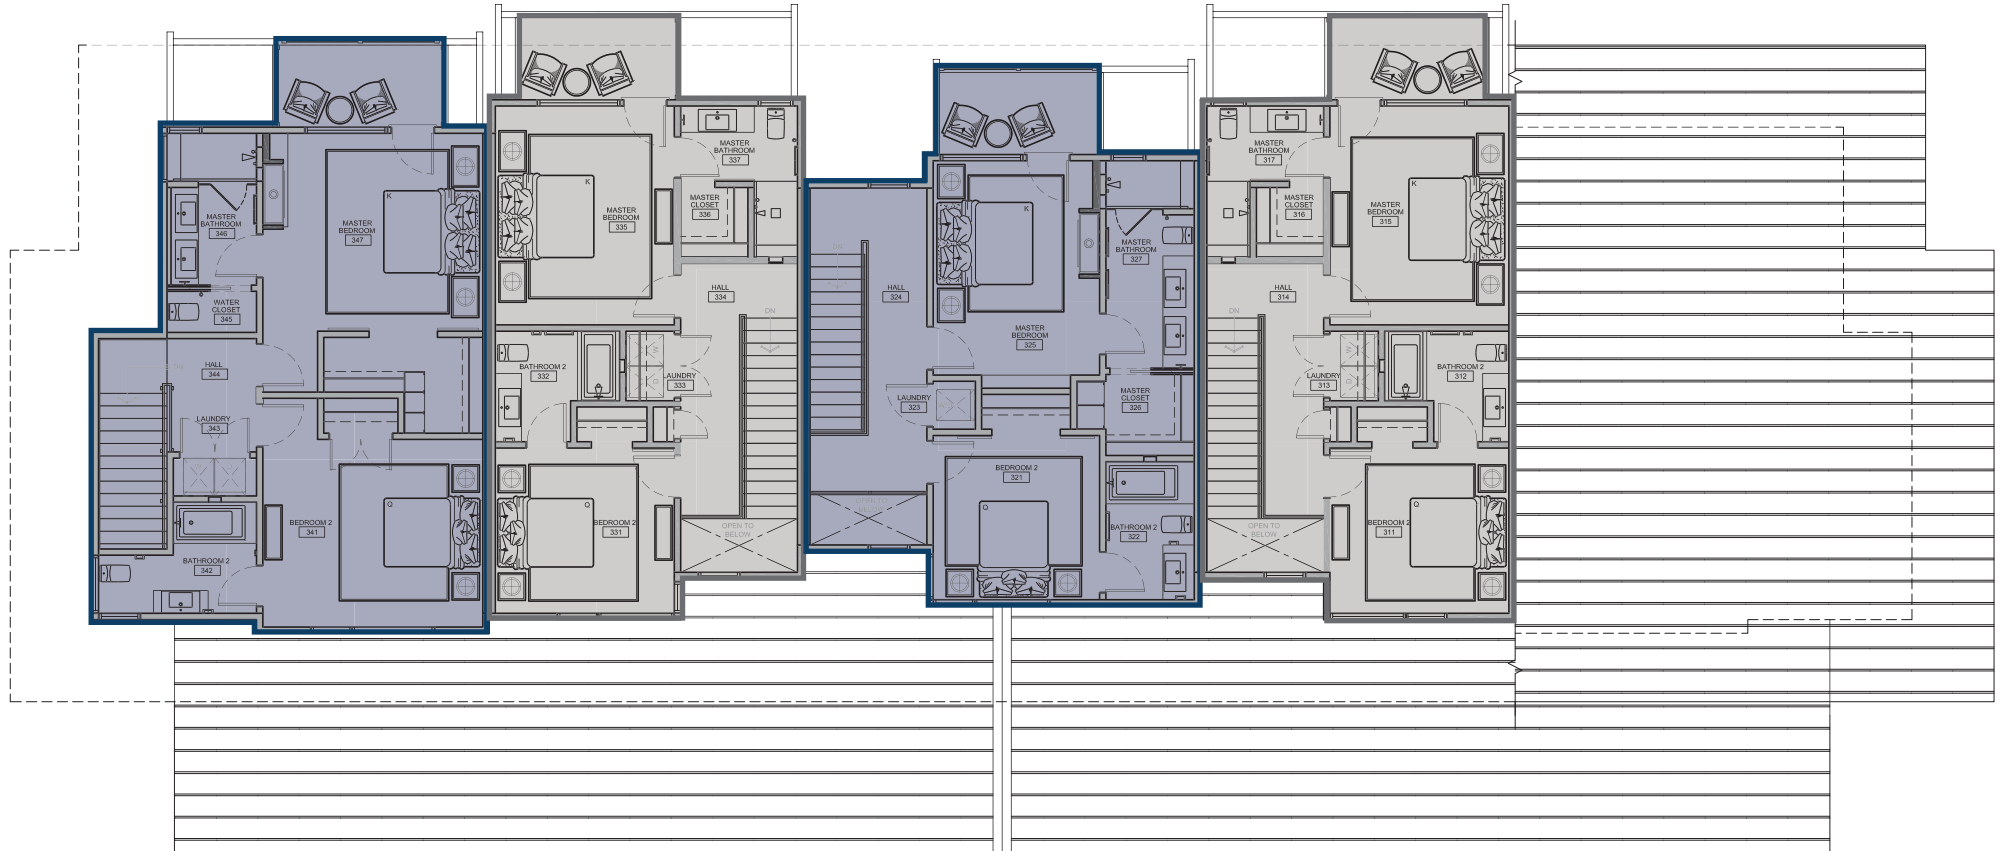

OPTION 1
 KITCHEN & WET BAR

Unit 5 // Layout A
2-BED, 2.5-BATH
HABITABLE: 1,729 SQ.FT
GARAGE: 406 SQ.FT
TOTAL: 2,135 SQ.FT

OPTION 1
 KITCHEN & WET BAR

TOWNHOME 310 & 408

FLOORPLAN LAYOUTS

TOWNHOME 310 & 408

FLOORPLAN LAYOUTS

High-End Fixtures & Finishes

SITE PLAN

INTERIOR DETAILS

GREAT ROOM & KITCHEN RENDERINGS

INTERIOR DETAILS

KITCHEN, OPTION 1

Slabstyle doors & drawers