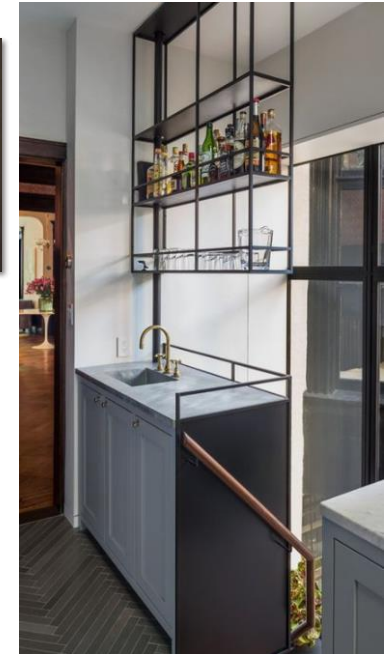

Cabinetry in Dorian Gray

Pental SABLE Countertop

Flat black cabinet hardware

Metal shelving in a bronze finish

Kohler PURIST bar sink in matte black

Kohler STRIVE K-5287-NA bar sink in stainless

Elevation

Inspiration image