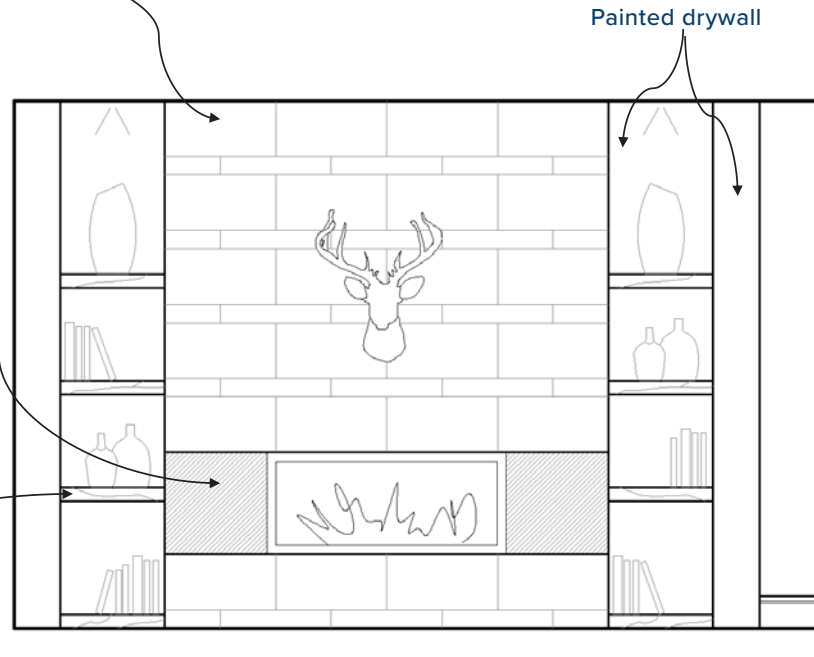

Kohler
STRIVE
K-5287-NA
Bar sink stainless

Garrison Collection
CANYONCREST FARWELL
wood floor

Lighting concept
(2) glass and polished
nickel pendants
over island

INTERIOR DETAILS

GREAT ROOM FIREPLACE

Overmantel cladding
12"x24" & 4"x24"

Accent tile around firebox
24" x 48"

Stained shelves to match
Classic Polveroso finish

Elevation

Inspiration image

Garrison Collection
CANYONCREST FARWELL
wood floor

INTERIOR DETAILS

WET BAR, OPTION 1

Slabstyle doors & drawers