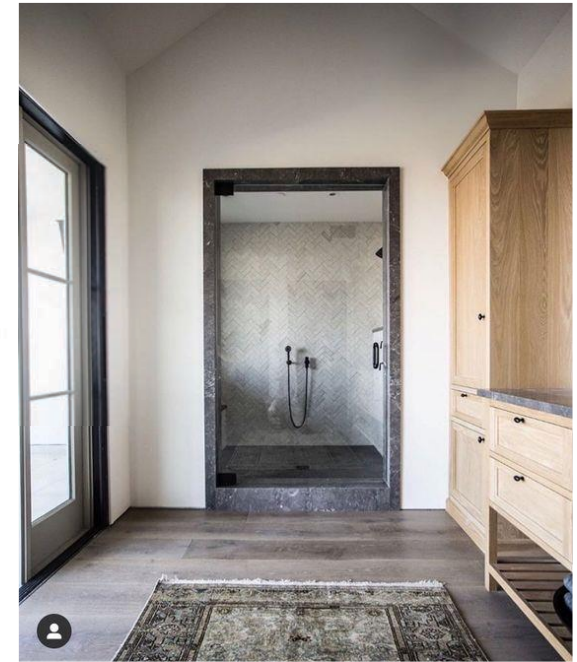

Inspiration image