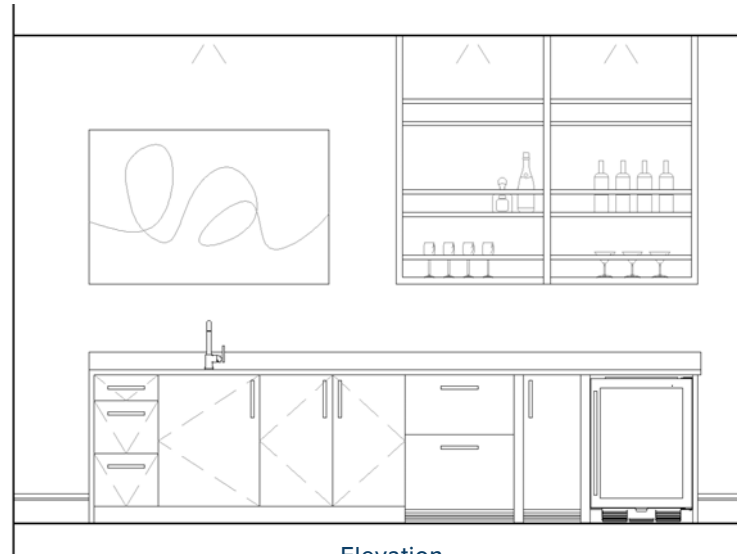

INTERIOR DETAILS

WET BAR, OPTION 1

Cabinetry in Dorian Gray

Elevation