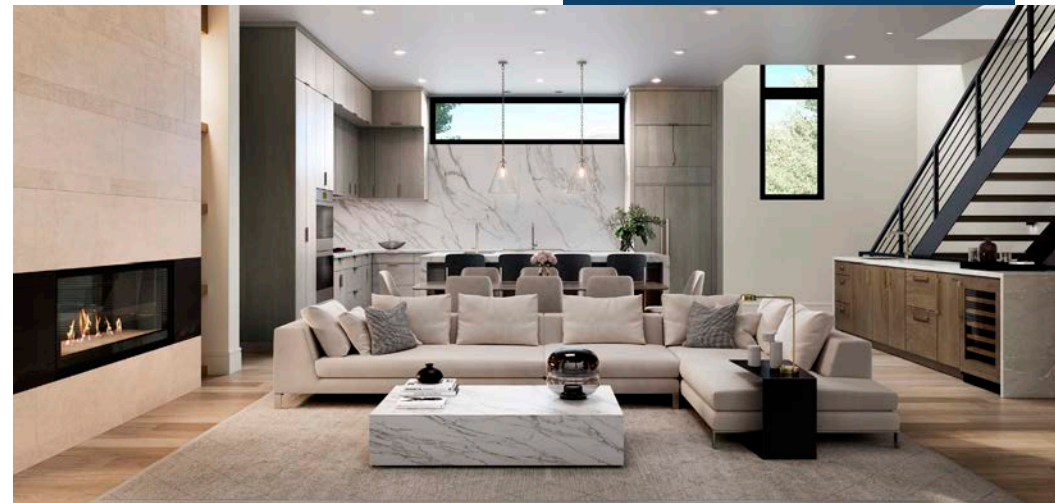

THREE BEDROOM RESIDENCES

SPACIOUS LIVING TWO BLOCKS FROM TOWN SQUARE

CHOICE OF THREE GENEROUS FLOORPLAN OPTIONS

creates an opportunity to fully tailor your Jackson Hole living experience.

All three bedroom units include custom kitchen cabinetry, a custom wet bar, Wolf and Sub Zero appliances including wine coolers, gas fireplaces, white oak flooring and professionally designed premium finishes.

ADDITIONAL FEATURES

- Primary bedrooms feature a gas fireplace (floorplan dependent)
- Primary bedroom en suite bathroom complete with rain showers
- Air conditioning throughout and heated bathroom flooring
- Ample closet space
- Accoya wood exterior siding
- Attached garages are wired for smart car chargers

LAYOUT B // 3-BED, 3.5-BATH
HABITABLE: 2,234 SQ.FT // GARAGE: 400 SQ.FT // TOTAL: 2,634 SQ.FT

LAYOUT C // 3-BED, 3.5-BATH
HABITABLE: 2,293 SQ.FT // GARAGE: 532 SQ.FT // TOTAL: 2,825 SQ.FT

LAYOUT F // 3-BED, 3-BATH
HABITABLE: 2,591 SQ.FT // GARAGE: 453 SQ.FT // TOTAL: 3,044 SQ.FT