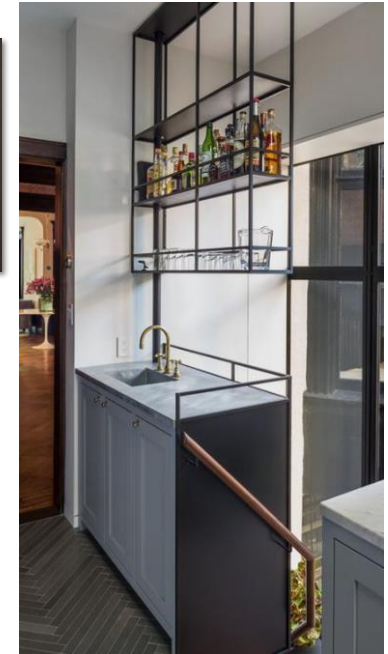

Cabinetry in Dorian Gray

Pental SABLE Countertop

Flat black cabinet hardware

Metal shelving in a bronze finish

Kohler PURIST bar sink in matte black

Kohler STRIVE K-5287-NA bar sink in stainless

Elevation

Inspiration image

Garrison Collection CANYONCREST FARWELL wood floor

INTERIOR DETAILS

WET BAR, OPTION 2

Slabstyle doors & drawers

Cabinetry in Classic Coho

Caesarstone ALPINEMIST Countertop

Polished nickel cabinet hardware

Metal shelving in a bronze finish