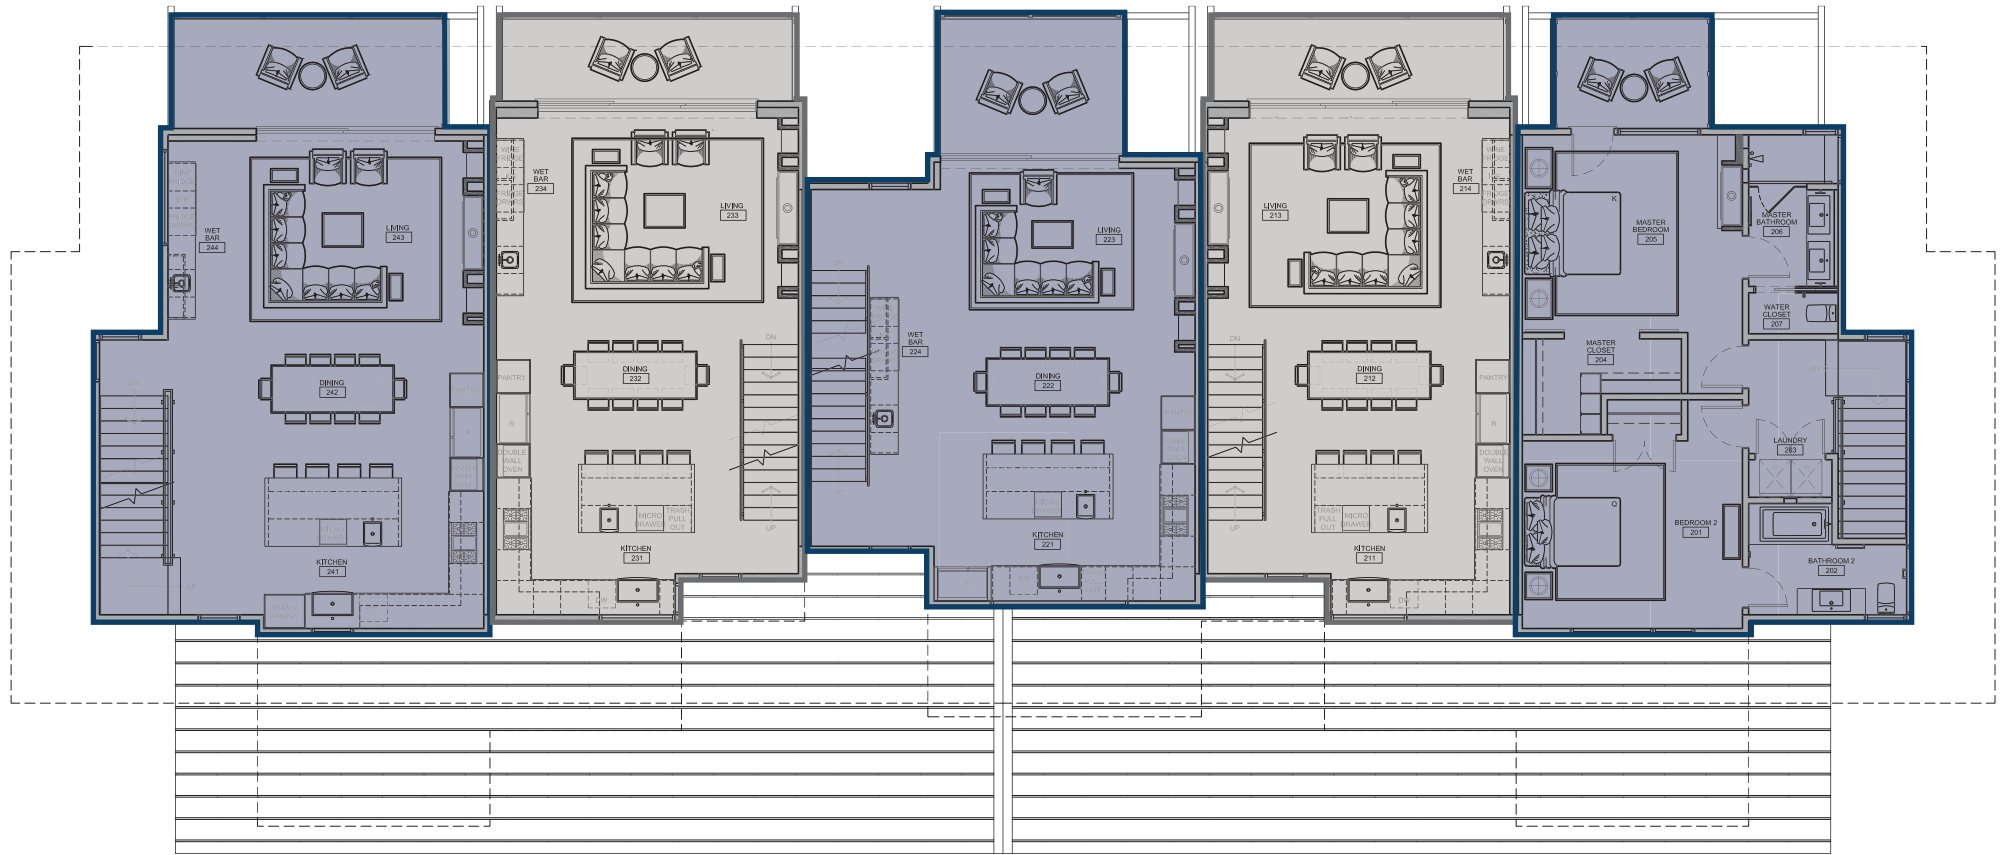

TOWNHOME 310 & 408

FLOORPLAN LAYOUTS