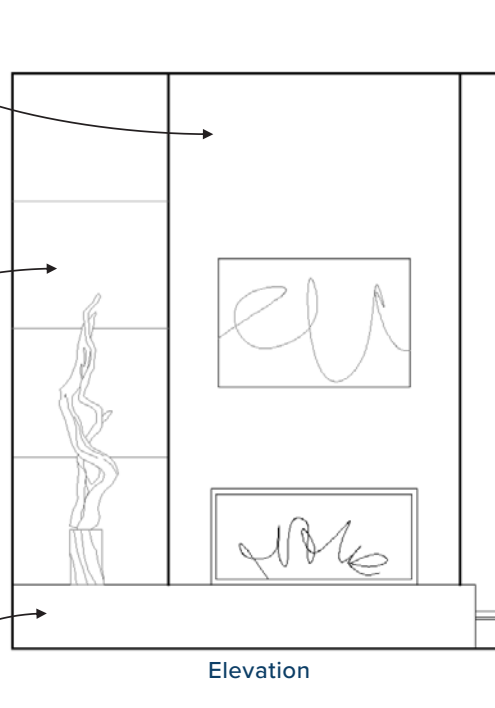

Cabinetry in Classic Polveroso

Vanity wall tile

Sherwin Williams ALABASTER wall paint color

Sherwin Williams ALABASTER wall paint color

INTERIOR DETAILS

PRIMARY BEDROOM FIREPLACE

Fireplace over mantel
60" x 120"
Or drywall if applicable

Fireplace wall accent tile
24" x 48"

Hearth 15" x 30"

Inspiration image

Sherwin Williams
ALABASTER
wall paint color

Garrison Collection
CANYONCREST FARWELL
wood floor

INTERIOR DETAILS

PRIMARY BATH

Shaker style doors & drawers