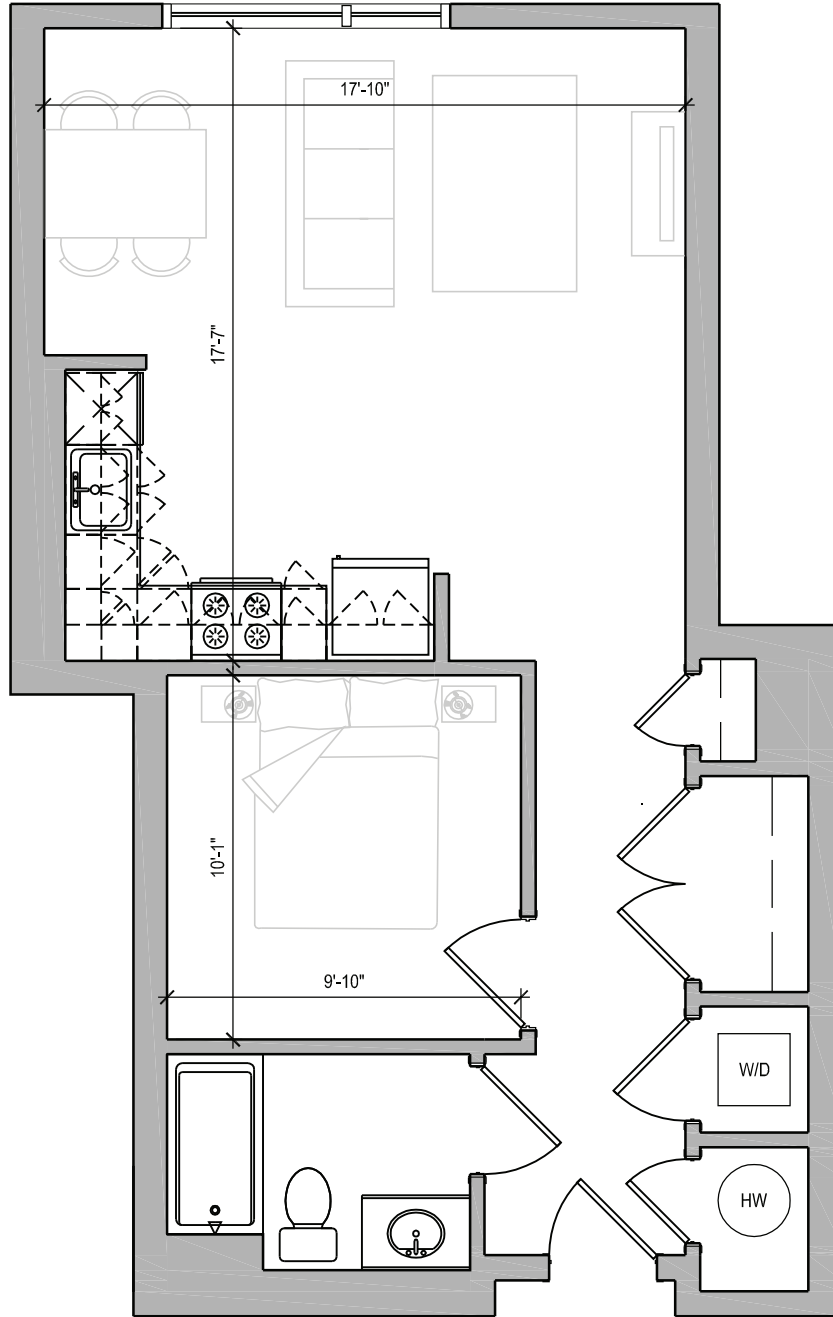

# FLOOR PLAN

## TYPE E 1 bedroom | 1 bath | 619 sq.ft.

Floor plans are for presentation purposes only. Layout and all dimensions are approximate, and may vary from the "as built" plans due to uniqueness of the building and construction conditions and circumstances. The developer reserves the right to make alterations and substitutions at any time.