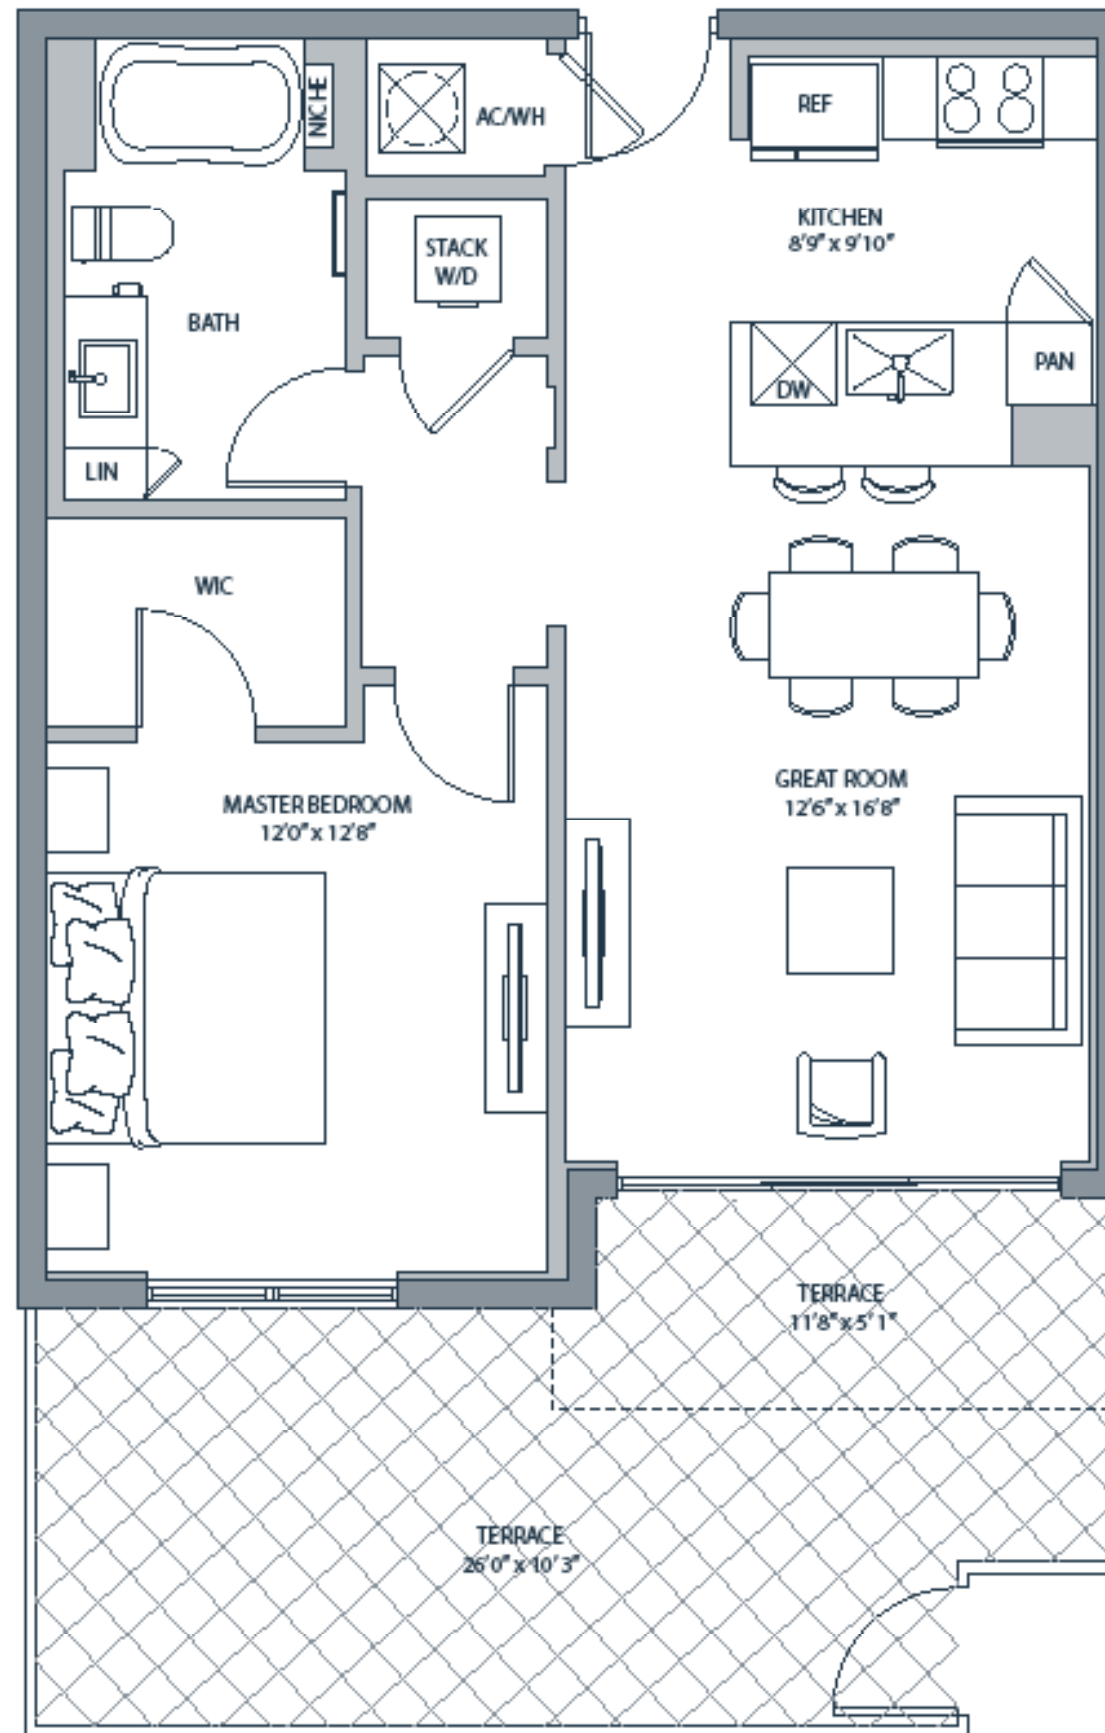

UNIT A - 1 Bedroom 1 Bath
(307, 317, 407, 417, 507 & 517)

Unit SF: 854
 Interior SF: 793
 Terrace SF: 3rd Floor: 65
 4th Floor: 65
 5th Floor: 65

UNIT C - 1 Bedroom 1 Bath

(302, 312, 402, 412, 502 & 512)

Unit SF: 775
 Interior SF: 710
 Terrace SF: 3rd Floor: 257
 4th Floor: 88
 5th Floor: 88
 Rooftop: 245

UNIT D - 1 Bedroom 1 Bath

(303, 313, 403, 413, 503 & 513)

Unit SF: 773
 Interior SF: 717
 Terrace SF: 3rd Floor: 287
 4th Floor: 67
 5th Floor: 67

UNIT H - 2 Bedroom 2 Bath

(304, 306, 314, 316, 404, 406,
414, 416, 504, 506, 514 & 516)

Unit SF: 1,118
 Interior SF: 1,043
 Terrace SF: 3rd Floor: 278
 4th Floor: 158
 5th Floor: 158
 Rooftop: 314

3RD FLOOR N ▶

4TH FLOOR

5TH FLOOR

LOCATION

111 SE 1st Avenue, Delray Beach

UNIT I - 2 Bedroom 2 Bath

(305, 315, 405, 415, 505 & 515)

Unit SF: 1,297
 Interior SF: 1,208
 Terrace SF: 3rd Floor: 361
 4th Floor: 182
 5th Floor: 182
 Rooftop: 163