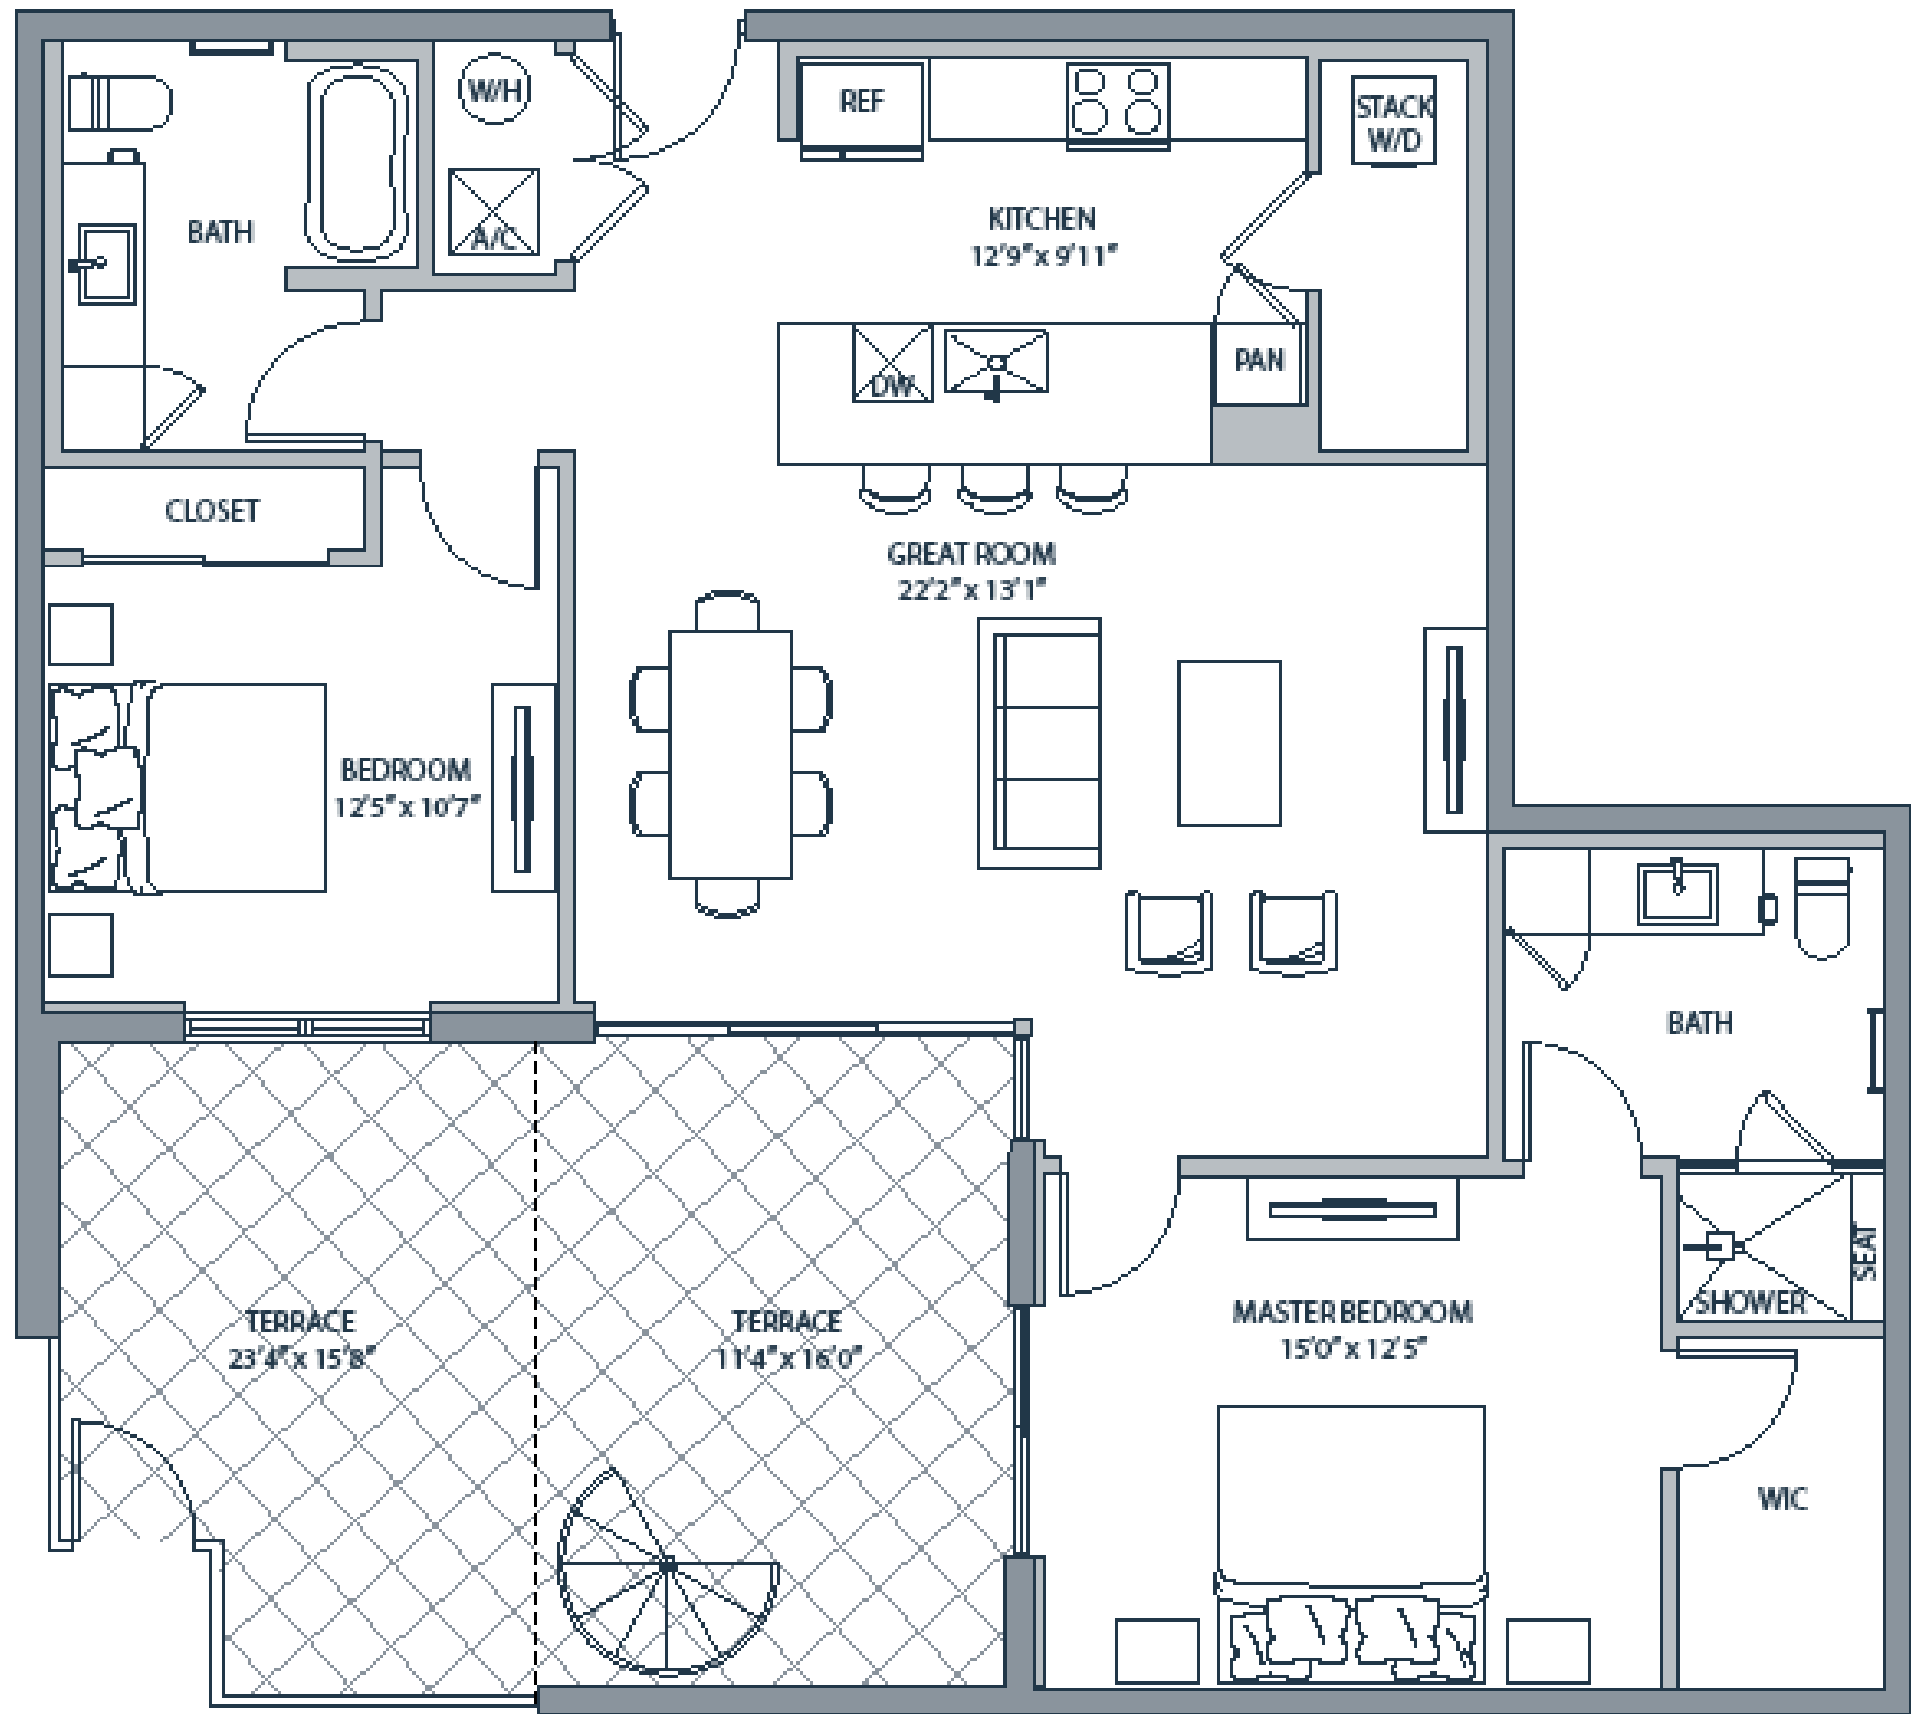

UNIT A - 1 Bedroom 1 Bath
(307, 317, 407, 417, 507 & 517)

Unit SF: 854
 Interior SF: 793
 Terrace SF: 3rd Floor: 65
 4th Floor: 65
 5th Floor: 65

UNIT C - 1 Bedroom 1 Bath

(302, 312, 402, 412, 502 & 512)

Unit SF: 775
 Interior SF: 710
 Terrace SF: 3rd Floor: 257
 4th Floor: 88
 5th Floor: 88
 Rooftop: 245

UNIT D - 1 Bedroom 1 Bath

(303, 313, 403, 413, 503 & 513)

Unit SF: 773
 Interior SF: 717
 Terrace SF: 3rd Floor: 287
 4th Floor: 67
 5th Floor: 67

UNIT H - 2 Bedroom 2 Bath

(304, 306, 314, 316, 404, 406,
414, 416, 504, 506, 514 & 516)

Unit SF: 1,118
 Interior SF: 1,043
 Terrace SF: 3rd Floor: 278
 4th Floor: 158
 5th Floor: 158
 Rooftop: 314

3RD FLOOR N ▶

4TH FLOOR

5TH FLOOR

LOCATION

111 SE 1st Avenue, Delray Beach

UNIT I - 2 Bedroom 2 Bath

(305, 315, 405, 415, 505 & 515)

Unit SF: 1,297
 Interior SF: 1,208
 Terrace SF: 3rd Floor: 361
 4th Floor: 182
 5th Floor: 182
 Rooftop: 163