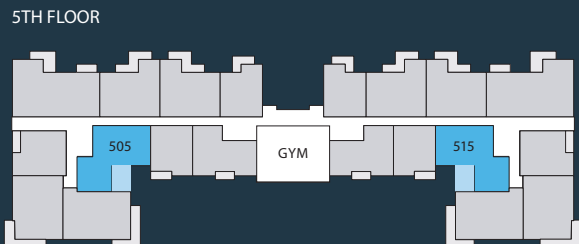

4TH FLOOR

5TH FLOOR

LOCATION

111 SE 1st Avenue, Delray Beach

UNIT I - 2 Bedroom 2 Bath

(305, 315, 405, 415, 505 & 515)

Unit SF: 1,297
 Interior SF: 1,208
 Terrace SF: 3rd Floor: 361
 4th Floor: 182
 5th Floor: 182
 Rooftop: 163

UNIT J - 2 Bedroom 2 Bath
(310, 320, 410, 420, 510 & 520)

Unit SF: 1,213
 Interior SF: 1,140
 Terrace SF: 3rd Floor: 177
 4th Floor: 177
 5th Floor: 177
 Rooftop: 325

UNIT K - 2 Bedroom 2 Bath (309, 319, 409, 419, 509 & 519)