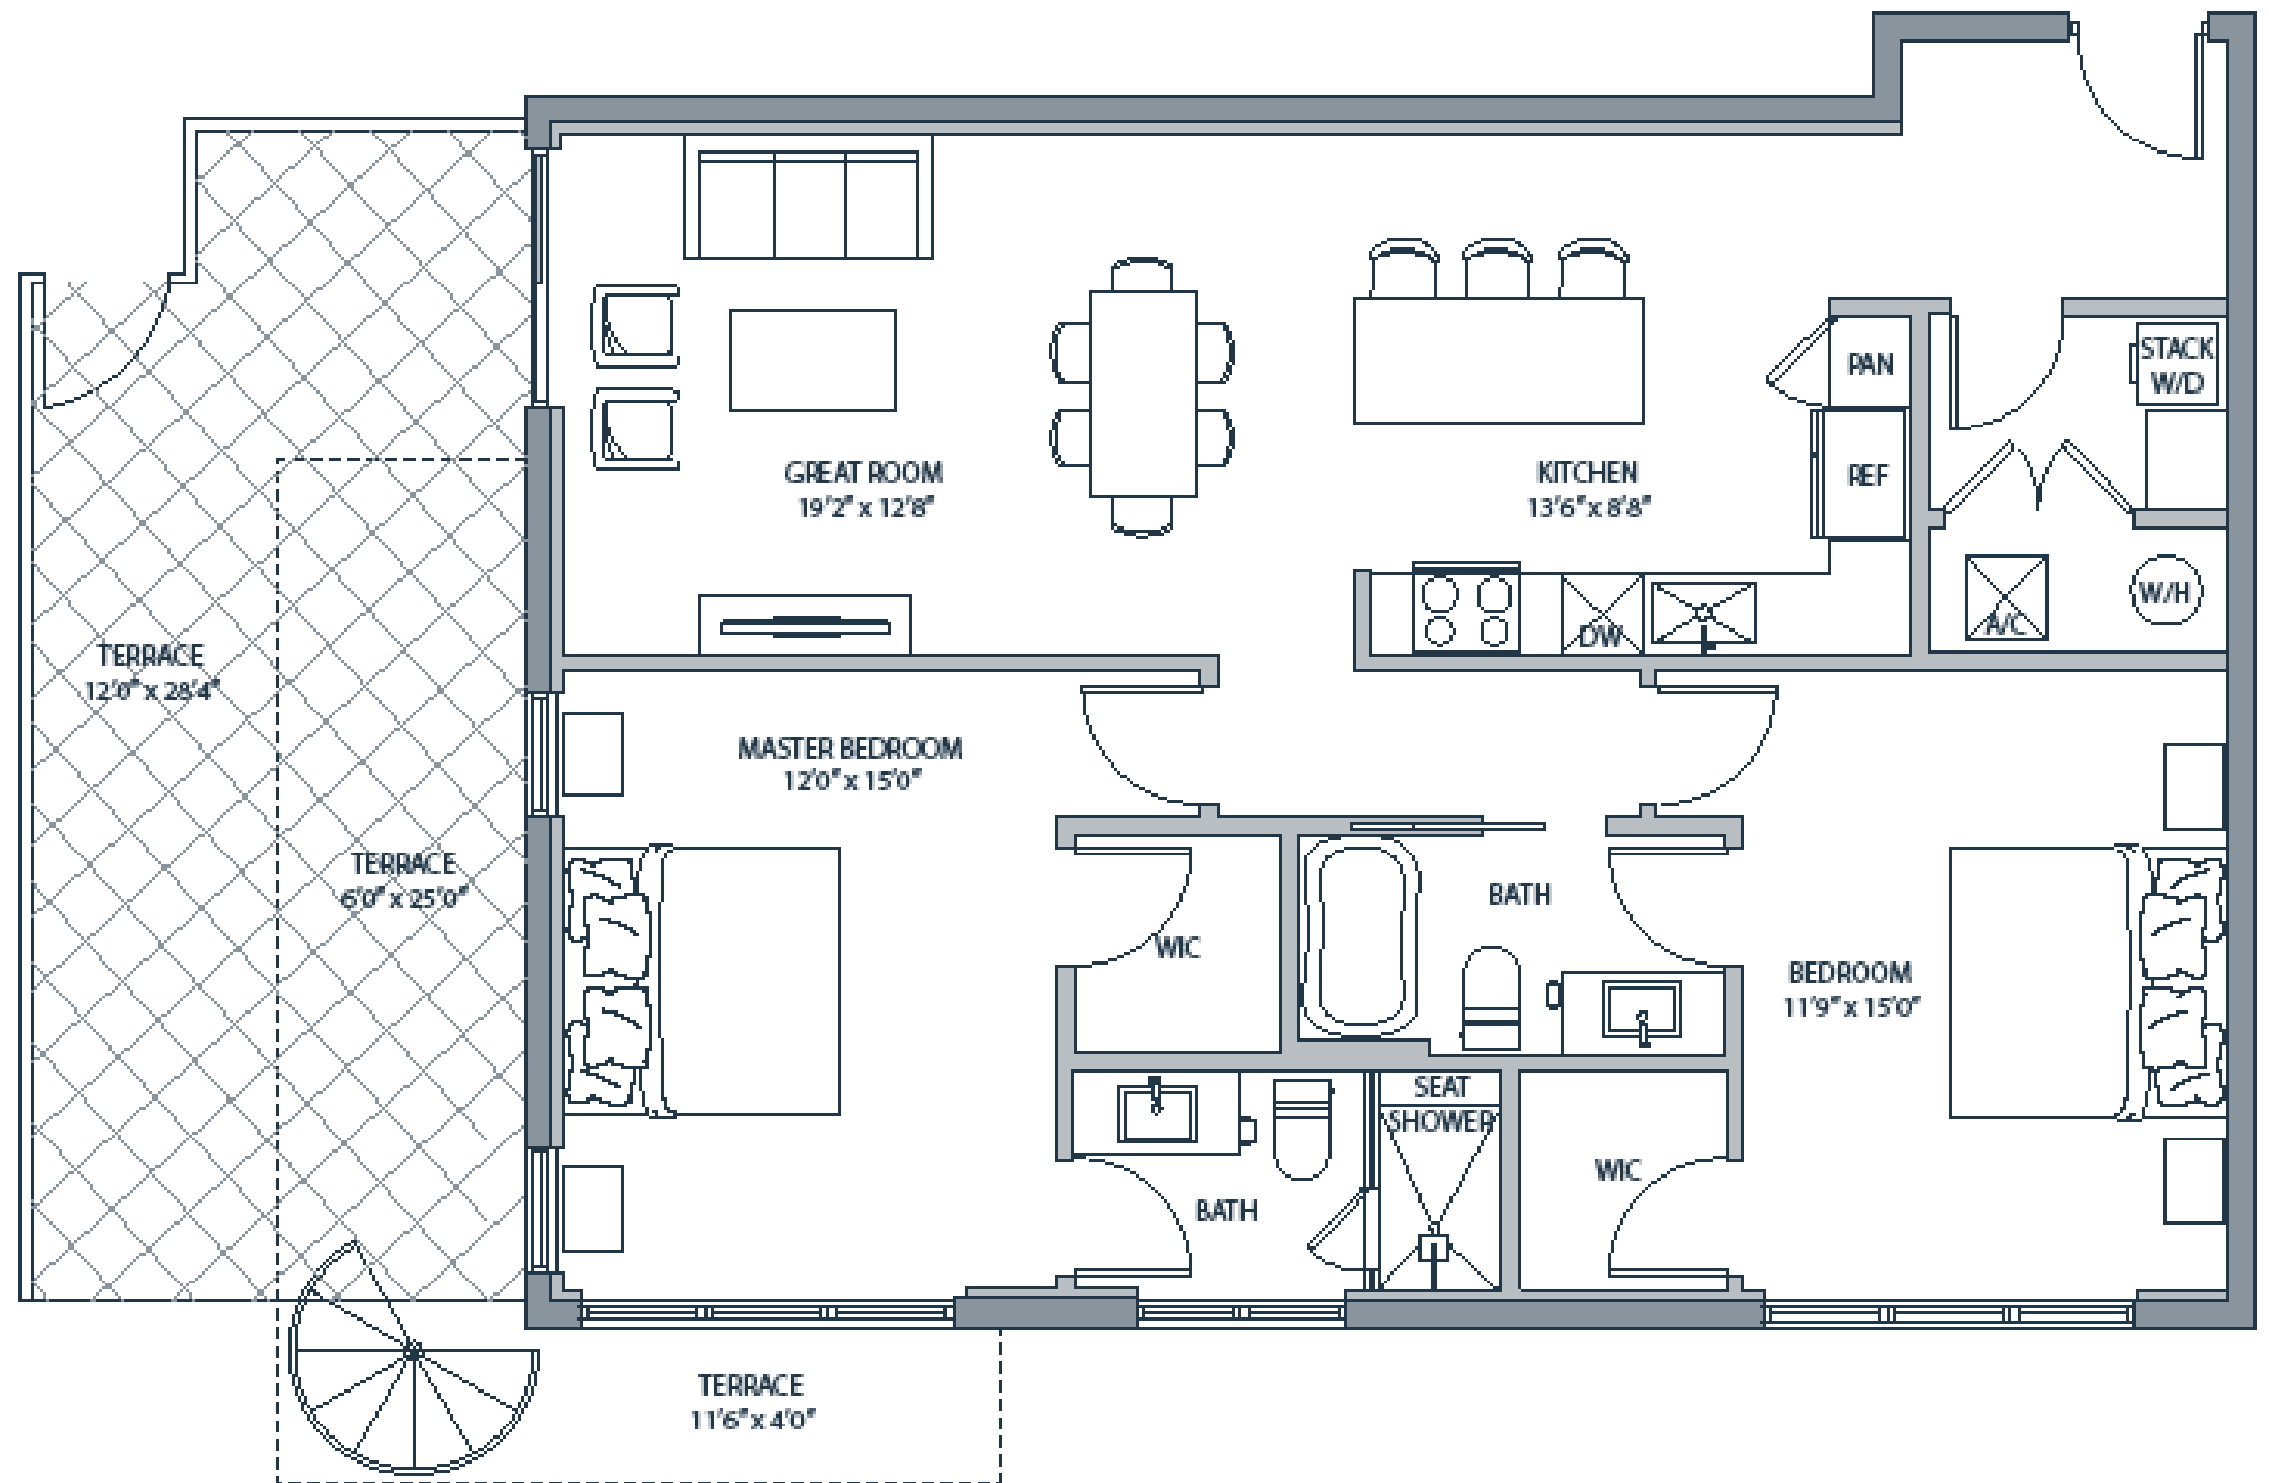

UNIT K - 2 Bedroom 2 Bath (309, 319, 409, 419, 509 & 519)

Unit SF: 1,251
Interior SF: 1,172
Terrace SF: 3rd Floor: 336
4th Floor: 196
5th Floor: 196
Rooftop: 315