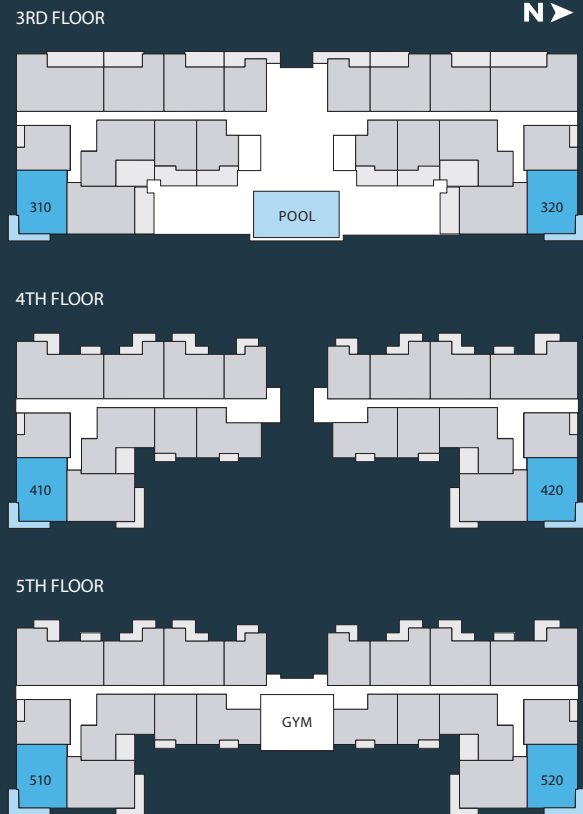

UNIT A - 1 Bedroom 1 Bath
(307, 317, 407, 417, 507 & 517)

Unit SF: 854
 Interior SF: 793
 Terrace SF: 3rd Floor: 65
 4th Floor: 65
 5th Floor: 65

UNIT C - 1 Bedroom 1 Bath

(302, 312, 402, 412, 502 & 512)

Unit SF: 775
 Interior SF: 710
 Terrace SF: 3rd Floor: 257
 4th Floor: 88
 5th Floor: 88
 Rooftop: 245

UNIT D - 1 Bedroom 1 Bath

(303, 313, 403, 413, 503 & 513)

Unit SF: 773
 Interior SF: 717
 Terrace SF: 3rd Floor: 287
 4th Floor: 67
 5th Floor: 67

4TH FLOOR

5TH FLOOR

LOCATION

111 SE 1st Avenue, Delray Beach

UNIT I - 2 Bedroom 2 Bath

(305, 315, 405, 415, 505 & 515)

Unit SF: 1,297
 Interior SF: 1,208
 Terrace SF: 3rd Floor: 361
 4th Floor: 182
 5th Floor: 182
 Rooftop: 163

UNIT J - 2 Bedroom 2 Bath
(310, 320, 410, 420, 510 & 520)

Unit SF: 1,213
 Interior SF: 1,140
 Terrace SF: 3rd Floor: 177
 4th Floor: 177
 5th Floor: 177
 Rooftop: 325

UNIT K - 2 Bedroom 2 Bath (309, 319, 409, 419, 509 & 519)