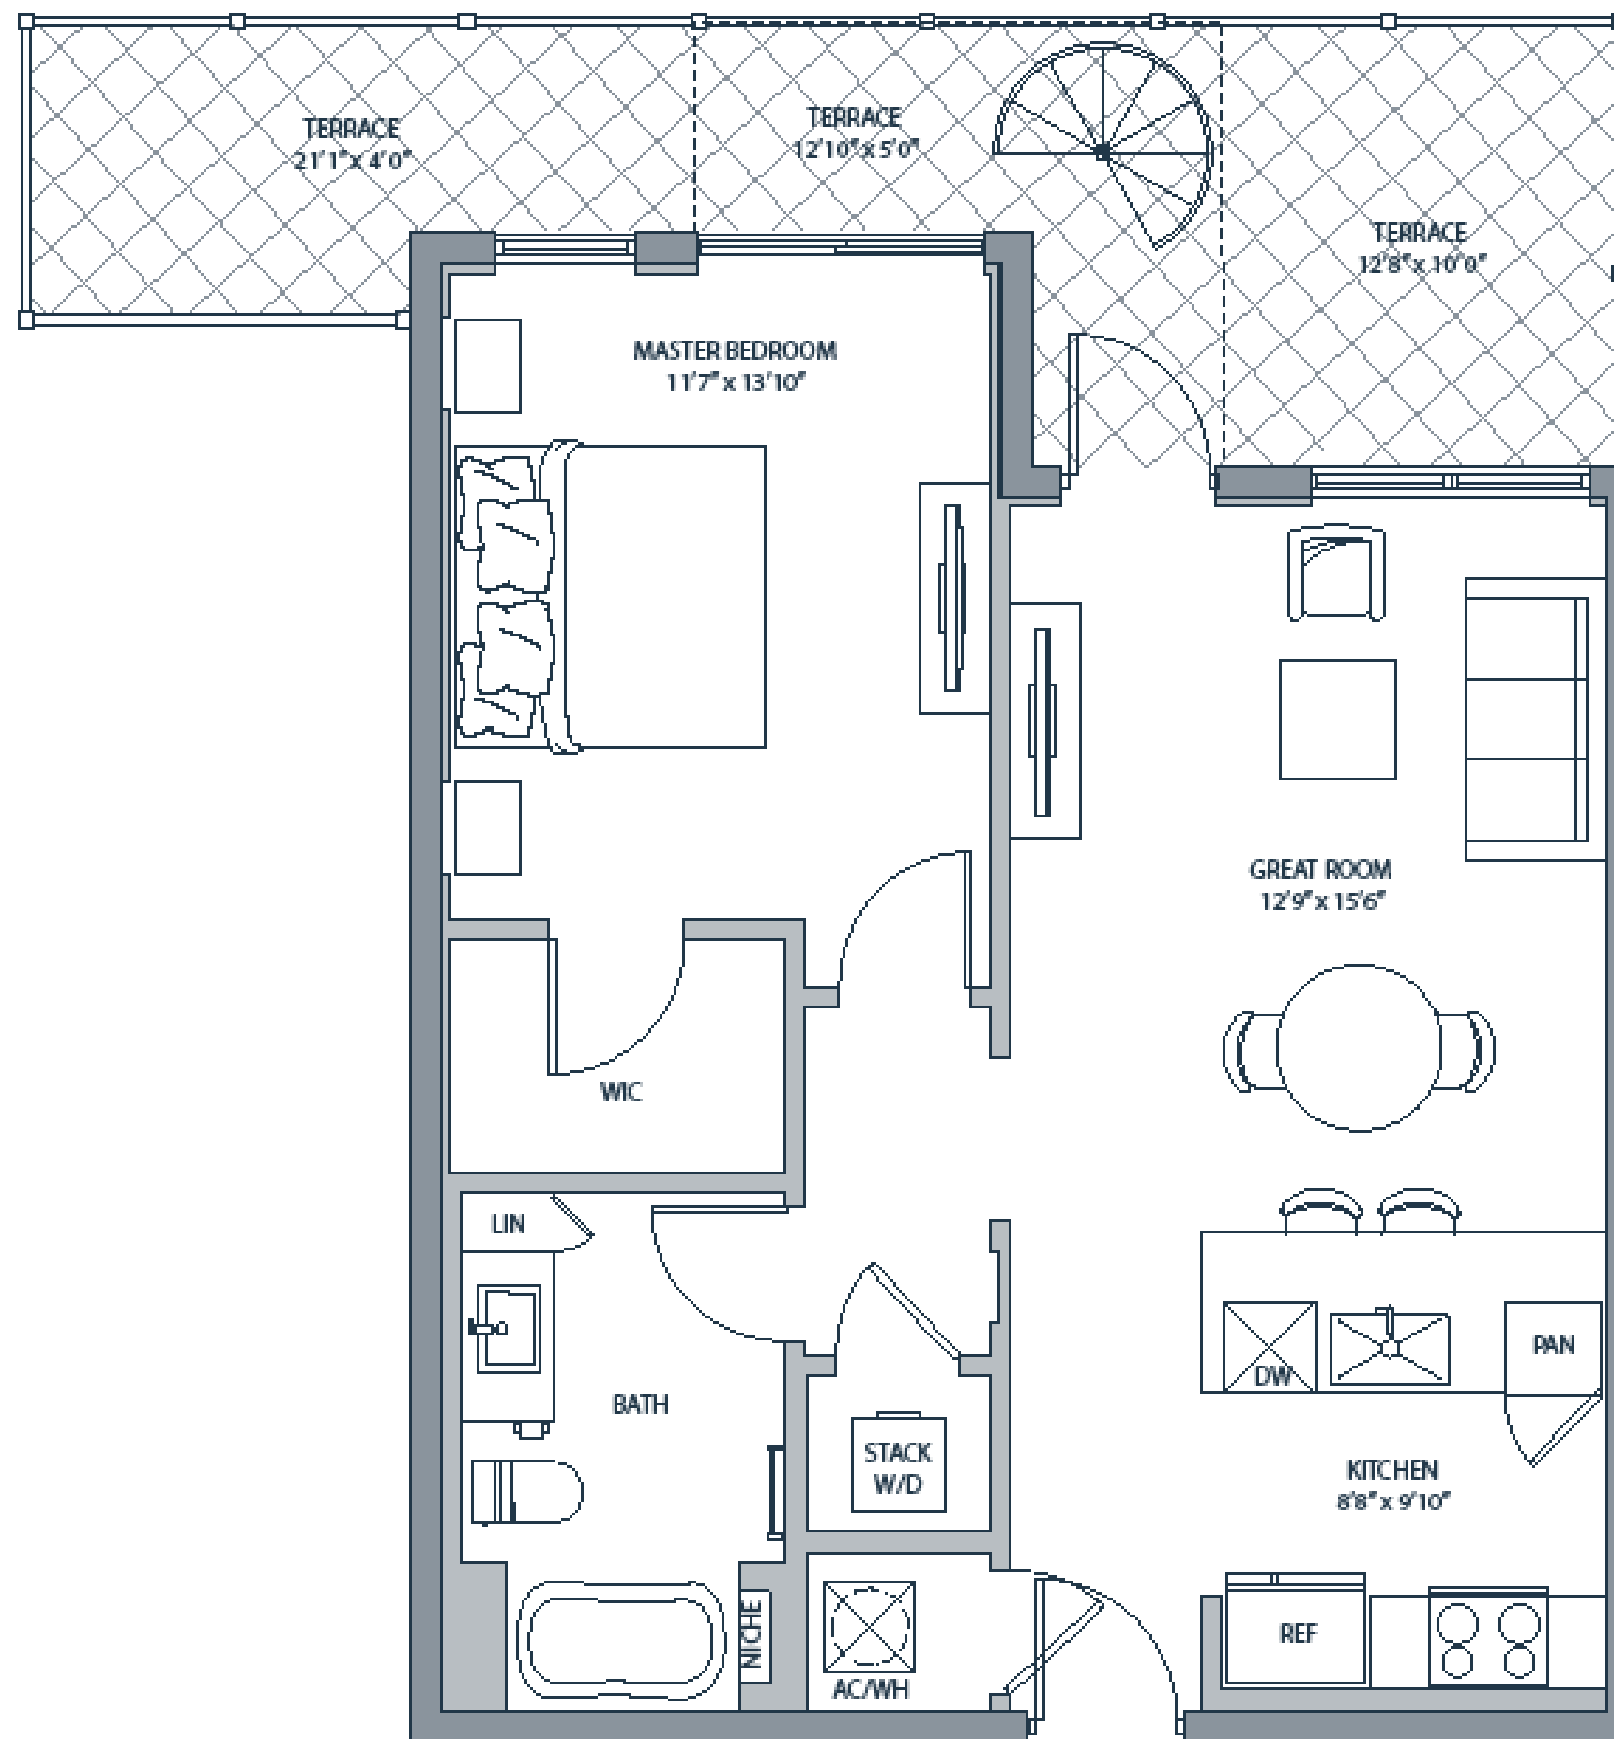

UNIT A - 1 Bedroom 1 Bath
(307, 317, 407, 417, 507 & 517)

Unit SF: 854
 Interior SF: 793
 Terrace SF: 3rd Floor: 65
 4th Floor: 65
 5th Floor: 65

UNIT C - 1 Bedroom 1 Bath

(302, 312, 402, 412, 502 & 512)

Unit SF: 775
 Interior SF: 710
 Terrace SF: 3rd Floor: 257
 4th Floor: 88
 5th Floor: 88
 Rooftop: 245

UNIT D - 1 Bedroom 1 Bath

(303, 313, 403, 413, 503 & 513)

Unit SF: 773
 Interior SF: 717
 Terrace SF: 3rd Floor: 287
 4th Floor: 67
 5th Floor: 67

UNIT H - 2 Bedroom 2 Bath

(304, 306, 314, 316, 404, 406,
414, 416, 504, 506, 514 & 516)

Unit SF: 1,118
 Interior SF: 1,043
 Terrace SF: 3rd Floor: 278
 4th Floor: 158
 5th Floor: 158
 Rooftop: 314

3RD FLOOR N ▶

4TH FLOOR

5TH FLOOR

LOCATION

111 SE 1st Avenue, Delray Beach

UNIT I - 2 Bedroom 2 Bath

(305, 315, 405, 415, 505 & 515)

Unit SF: 1,297
 Interior SF: 1,208
 Terrace SF: 3rd Floor: 361
 4th Floor: 182
 5th Floor: 182
 Rooftop: 163