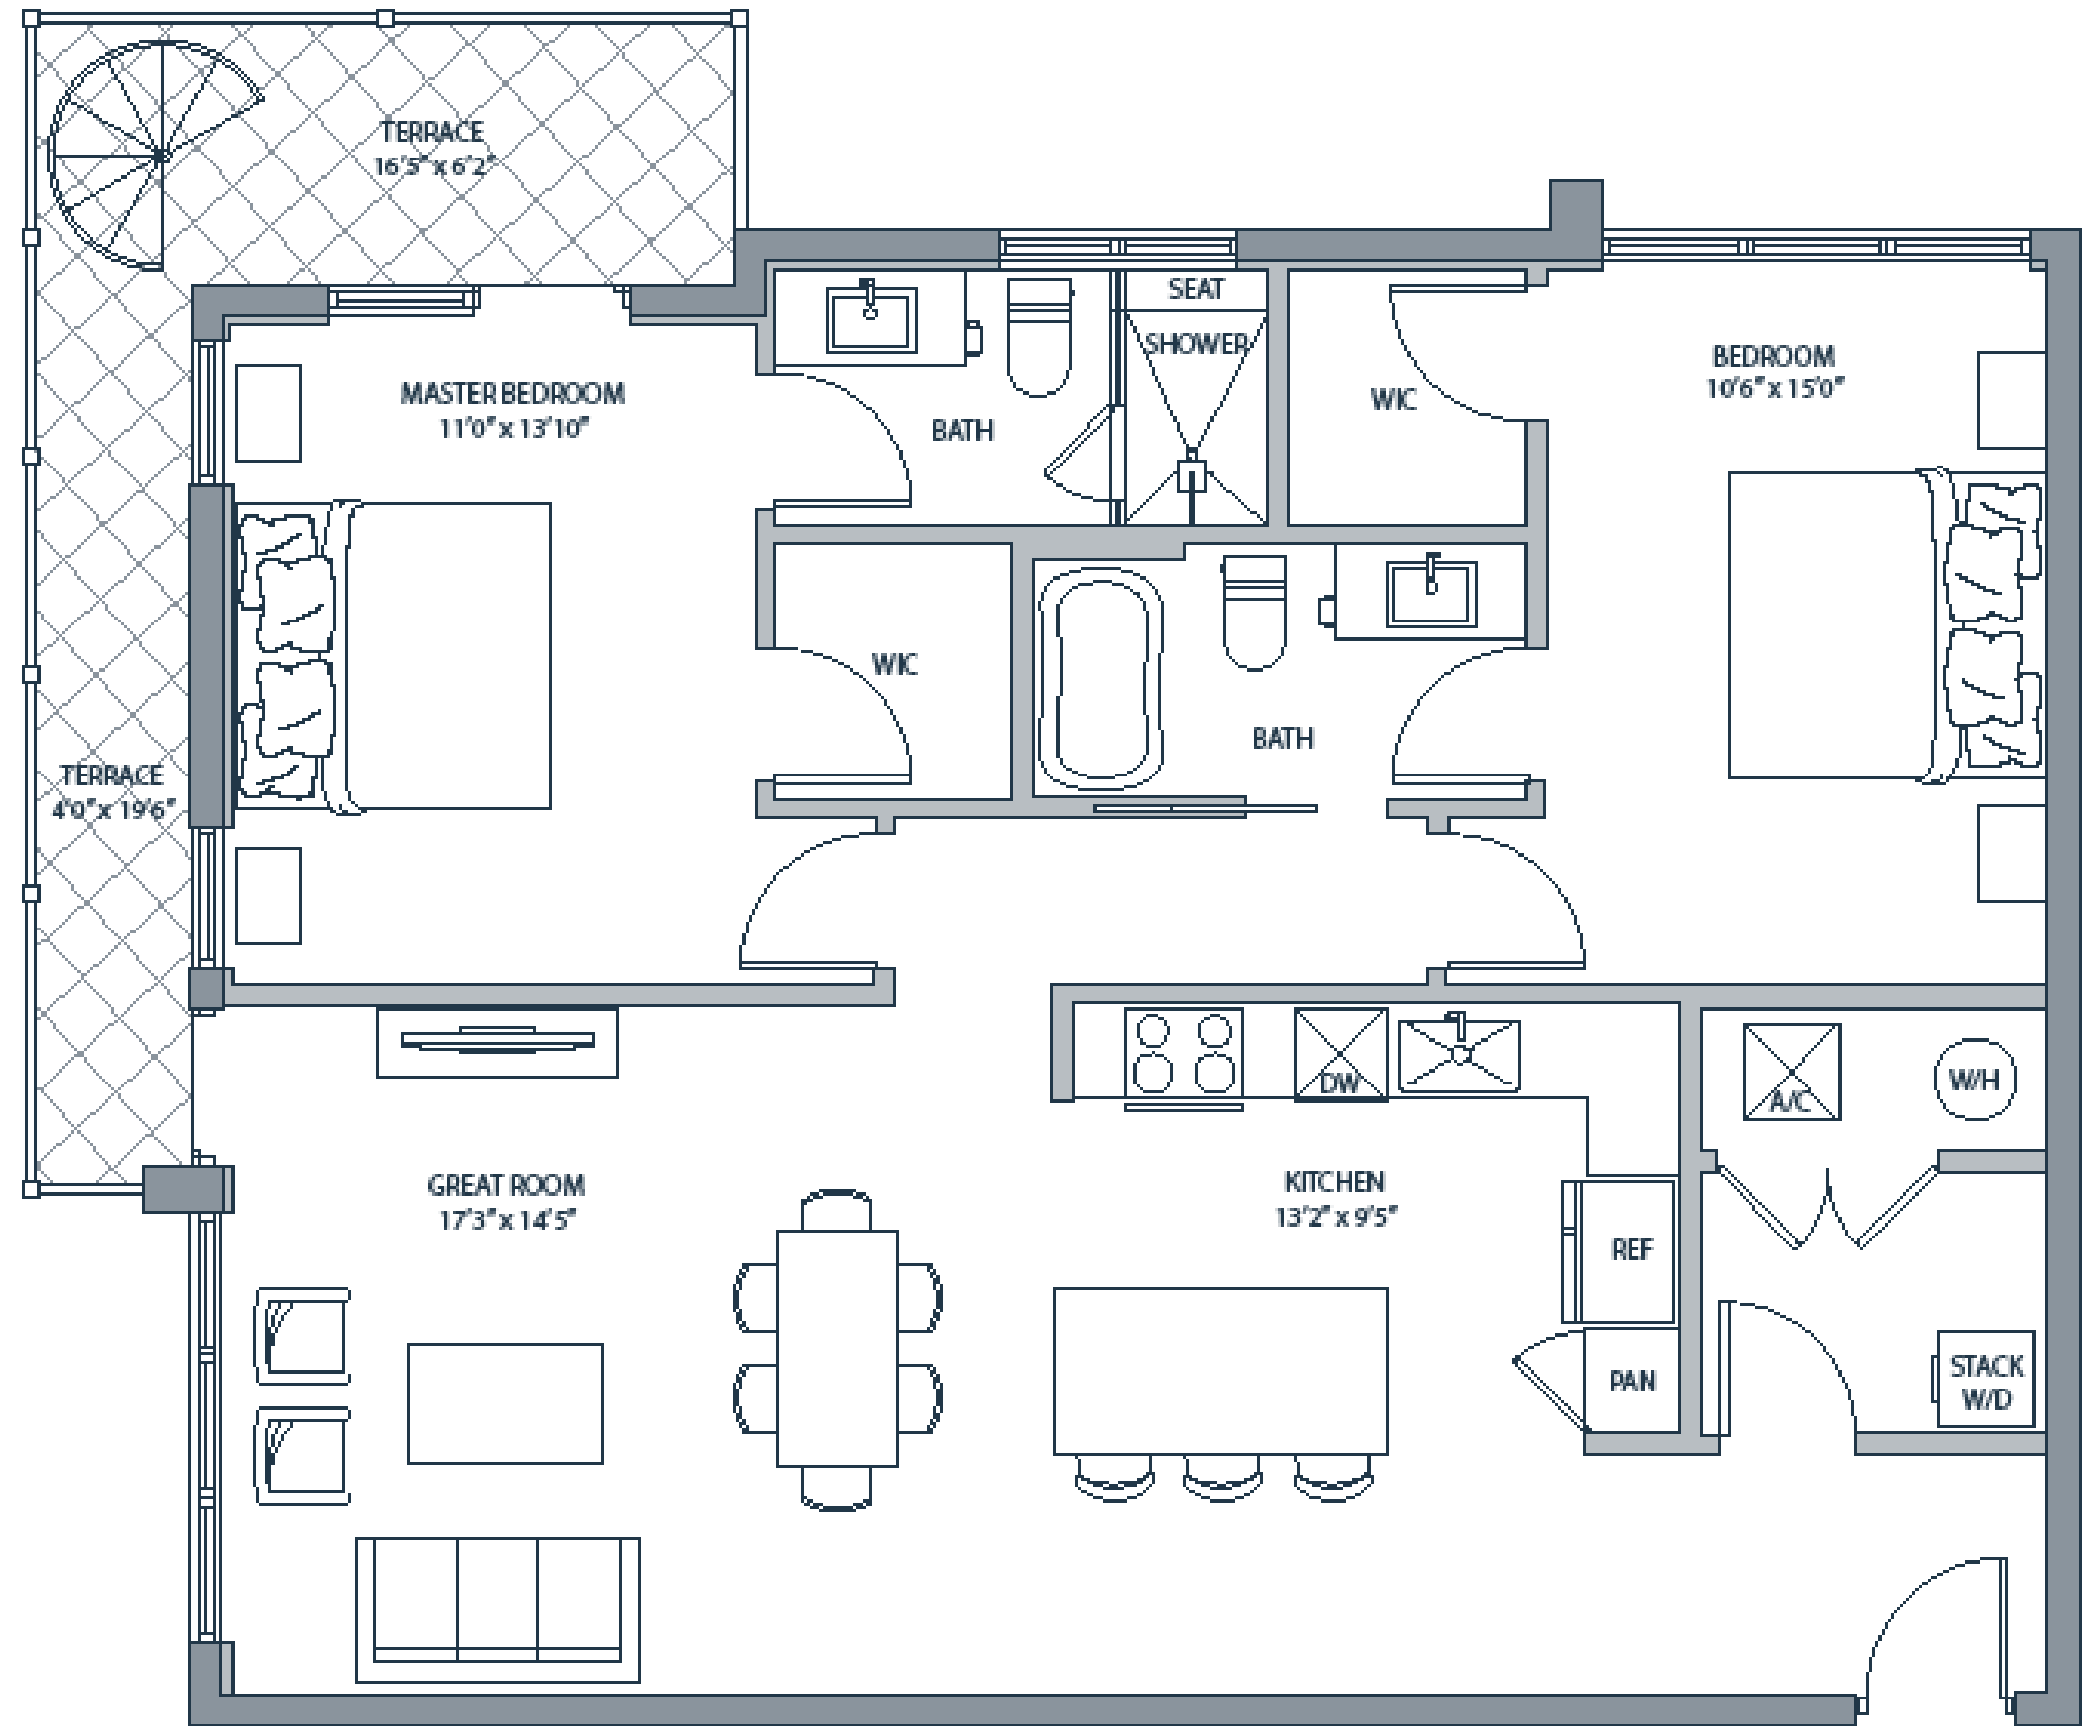

UNIT J - 2 Bedroom 2 Bath
(310, 320, 410, 420, 510 & 520)

Unit SF: 1,213
Interior SF: 1,140
Terrace SF: 3rd Floor: 177
4th Floor: 177
5th Floor: 177
Rooftop: 325