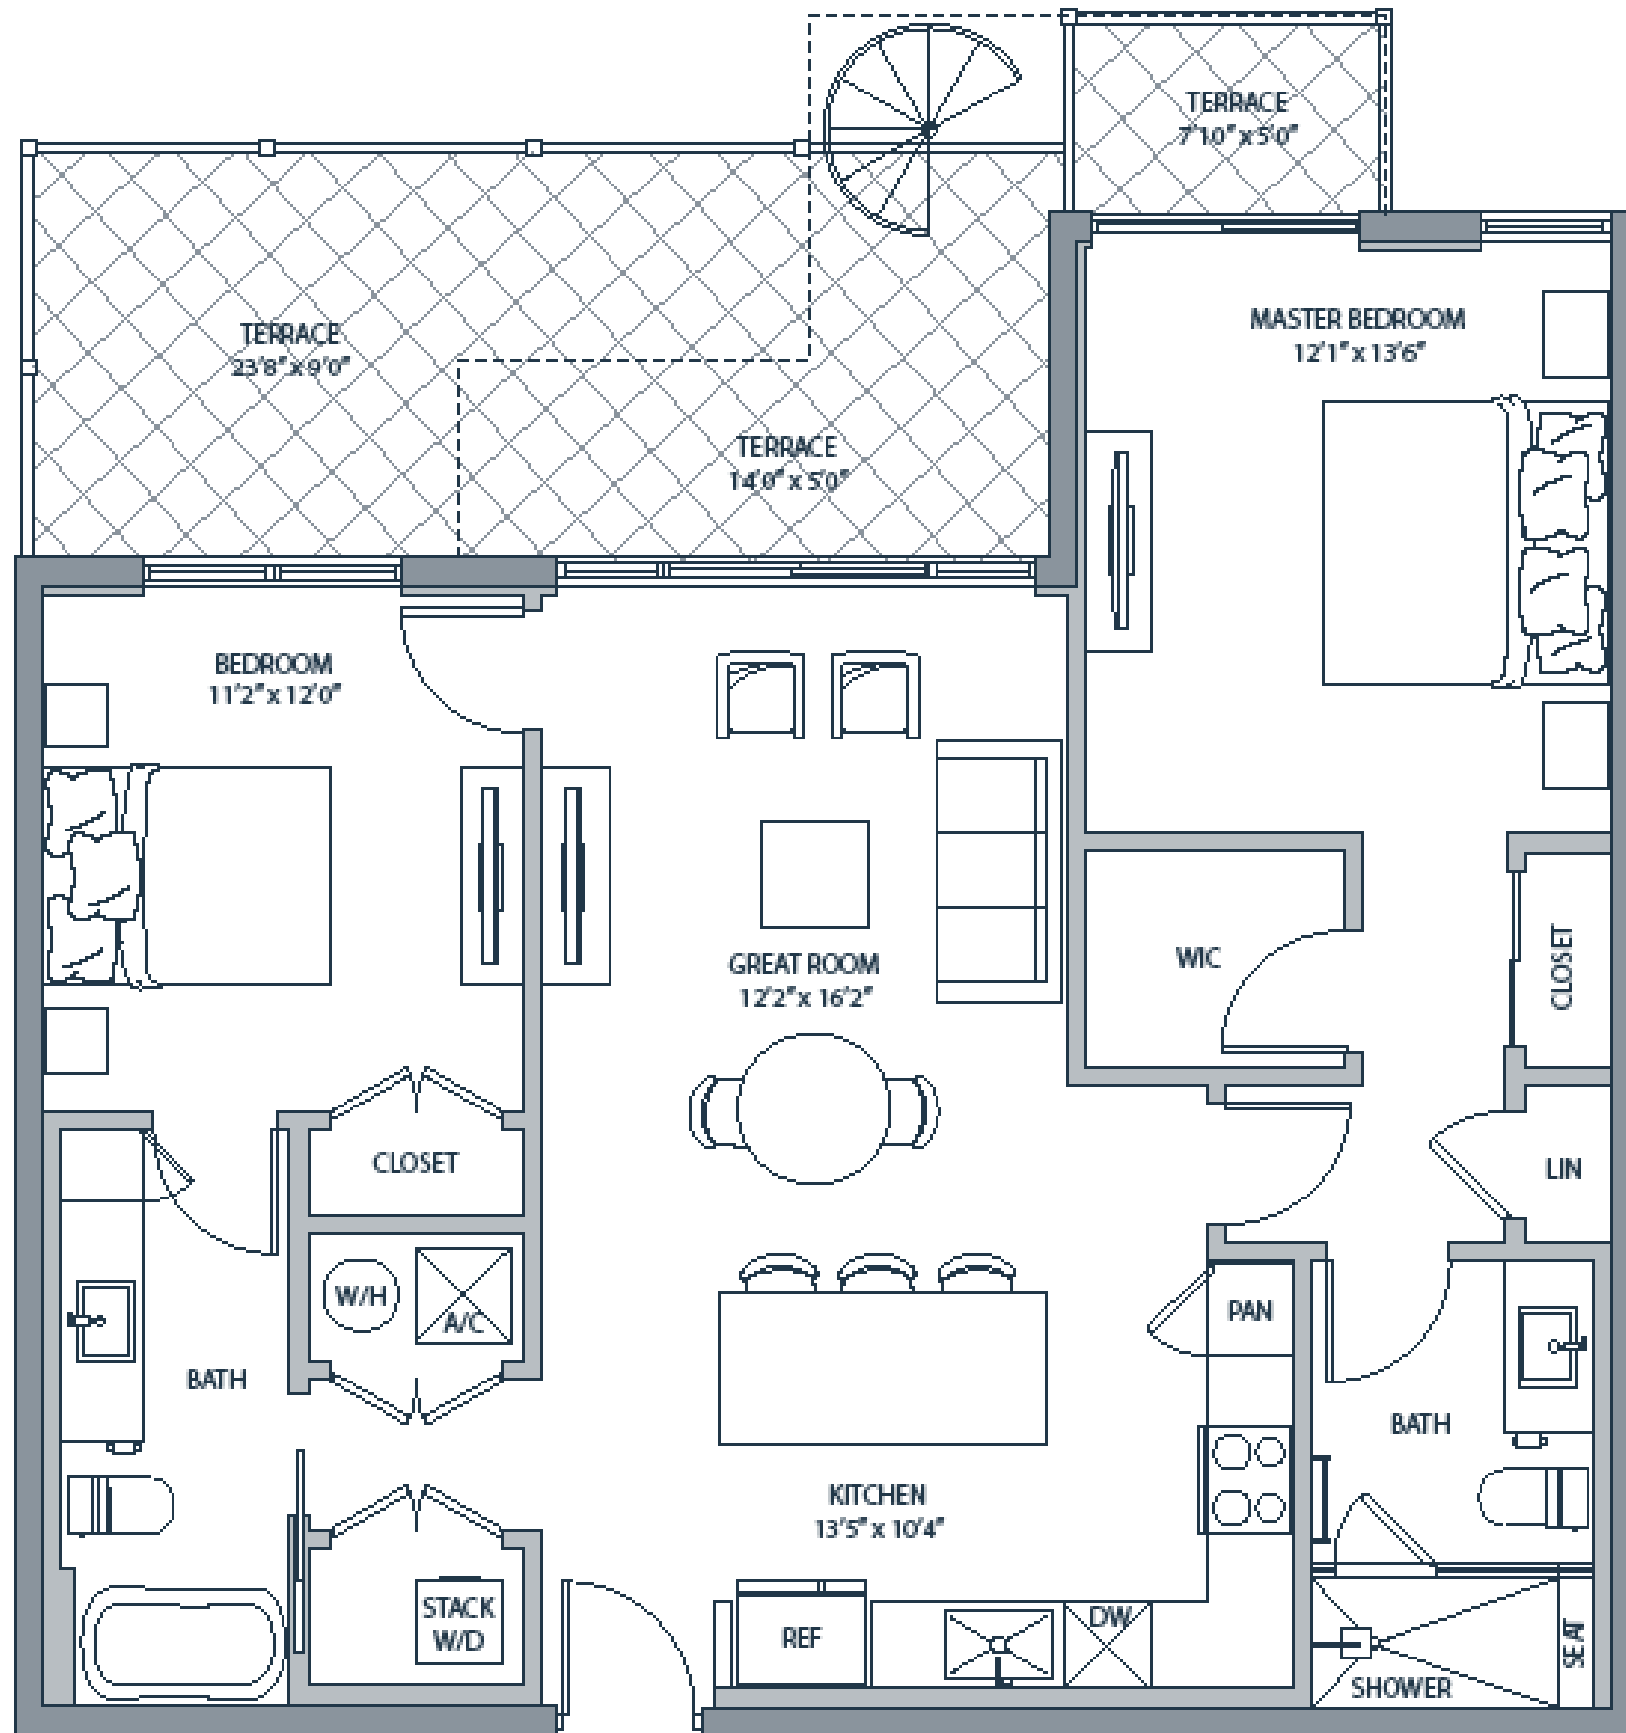

UNIT A - 1 Bedroom 1 Bath
(307, 317, 407, 417, 507 & 517)

Unit SF: 854
 Interior SF: 793
 Terrace SF: 3rd Floor: 65
 4th Floor: 65
 5th Floor: 65

UNIT C - 1 Bedroom 1 Bath

(302, 312, 402, 412, 502 & 512)

Unit SF: 775
 Interior SF: 710
 Terrace SF: 3rd Floor: 257
 4th Floor: 88
 5th Floor: 88
 Rooftop: 245

UNIT D - 1 Bedroom 1 Bath

(303, 313, 403, 413, 503 & 513)

Unit SF: 773
 Interior SF: 717
 Terrace SF: 3rd Floor: 287
 4th Floor: 67
 5th Floor: 67

UNIT H - 2 Bedroom 2 Bath

(304, 306, 314, 316, 404, 406,
414, 416, 504, 506, 514 & 516)

Unit SF: 1,118
 Interior SF: 1,043
 Terrace SF: 3rd Floor: 278
 4th Floor: 158
 5th Floor: 158
 Rooftop: 314

3RD FLOOR N ▶

4TH FLOOR

5TH FLOOR

LOCATION

111 SE 1st Avenue, Delray Beach

UNIT I - 2 Bedroom 2 Bath

(305, 315, 405, 415, 505 & 515)

Unit SF: 1,297
 Interior SF: 1,208
 Terrace SF: 3rd Floor: 361
 4th Floor: 182
 5th Floor: 182
 Rooftop: 163