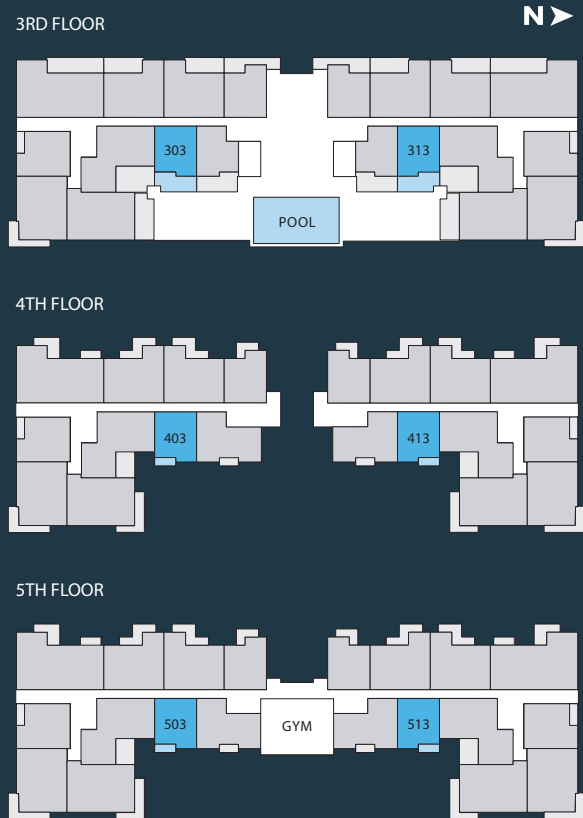

UNIT A - 1 Bedroom 1 Bath
(307, 317, 407, 417, 507 & 517)

Unit SF: 854
 Interior SF: 793
 Terrace SF: 3rd Floor: 65
 4th Floor: 65
 5th Floor: 65

UNIT C - 1 Bedroom 1 Bath

(302, 312, 402, 412, 502 & 512)

Unit SF: 775
 Interior SF: 710
 Terrace SF: 3rd Floor: 257
 4th Floor: 88
 5th Floor: 88
 Rooftop: 245

UNIT D - 1 Bedroom 1 Bath

(303, 313, 403, 413, 503 & 513)

Unit SF: 773
 Interior SF: 717
 Terrace SF: 3rd Floor: 287
 4th Floor: 67
 5th Floor: 67

UNIT H - 2 Bedroom 2 Bath

(304, 306, 314, 316, 404, 406,
414, 416, 504, 506, 514 & 516)

Unit SF: 1,118
 Interior SF: 1,043
 Terrace SF: 3rd Floor: 278
 4th Floor: 158
 5th Floor: 158
 Rooftop: 314

3RD FLOOR N ▶

4TH FLOOR

5TH FLOOR

LOCATION

111 SE 1st Avenue, Delray Beach

UNIT I - 2 Bedroom 2 Bath

(305, 315, 405, 415, 505 & 515)

Unit SF: 1,297
 Interior SF: 1,208
 Terrace SF: 3rd Floor: 361
 4th Floor: 182
 5th Floor: 182
 Rooftop: 163