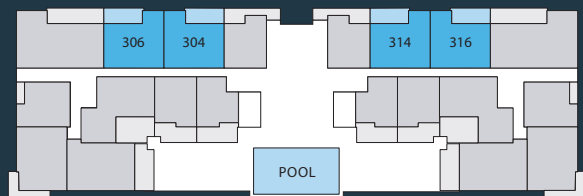

UNIT A - 1 Bedroom 1 Bath
(307, 317, 407, 417, 507 & 517)

Unit SF: 854
 Interior SF: 793
 Terrace SF: 3rd Floor: 65
 4th Floor: 65
 5th Floor: 65

UNIT C - 1 Bedroom 1 Bath

(302, 312, 402, 412, 502 & 512)

Unit SF: 775
 Interior SF: 710
 Terrace SF: 3rd Floor: 257
 4th Floor: 88
 5th Floor: 88
 Rooftop: 245

UNIT D - 1 Bedroom 1 Bath

(303, 313, 403, 413, 503 & 513)

Unit SF: 773
 Interior SF: 717
 Terrace SF: 3rd Floor: 287
 4th Floor: 67
 5th Floor: 67

UNIT H - 2 Bedroom 2 Bath

(304, 306, 314, 316, 404, 406,
414, 416, 504, 506, 514 & 516)

Unit SF: 1,118
 Interior SF: 1,043
 Terrace SF: 3rd Floor: 278
 4th Floor: 158
 5th Floor: 158
 Rooftop: 314

3RD FLOOR N ▶

4TH FLOOR

5TH FLOOR

LOCATION

111 SE 1st Avenue, Delray Beach

UNIT I - 2 Bedroom 2 Bath

(305, 315, 405, 415, 505 & 515)

Unit SF: 1,297
 Interior SF: 1,208
 Terrace SF: 3rd Floor: 361
 4th Floor: 182
 5th Floor: 182
 Rooftop: 163