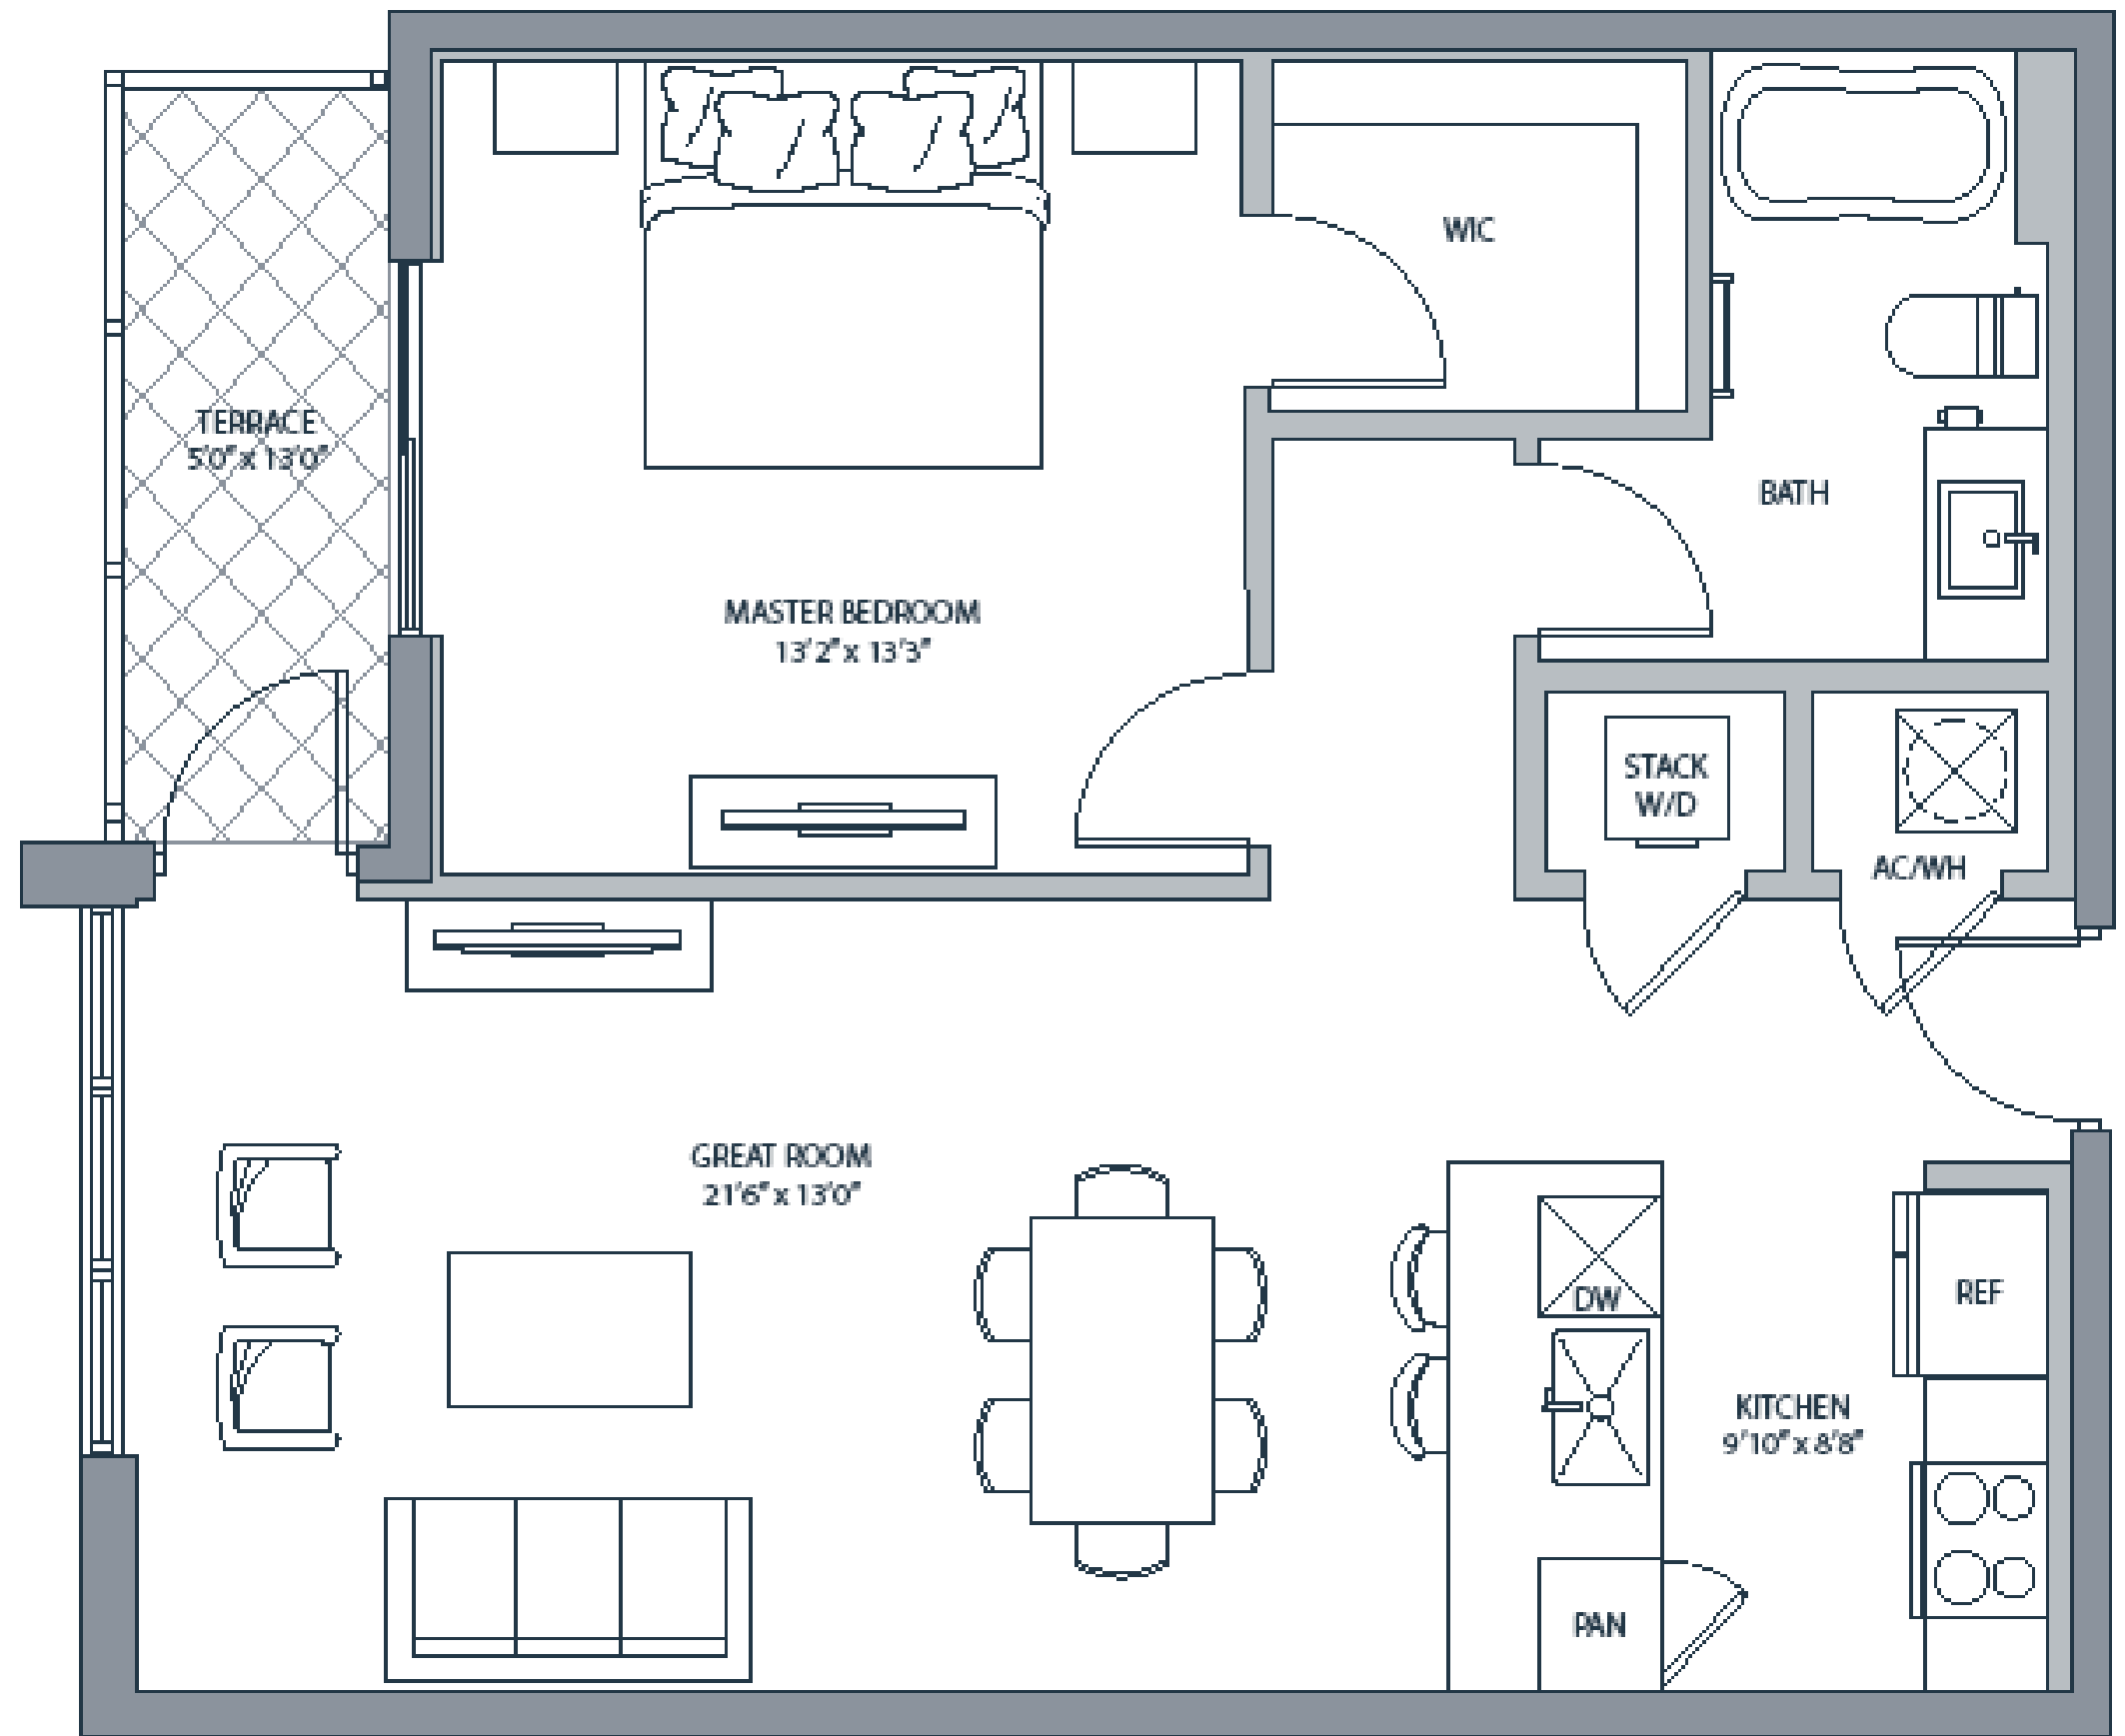

UNIT A - 1 Bedroom 1 Bath
(307, 317, 407, 417, 507 & 517)

Unit SF: 854
 Interior SF: 793
 Terrace SF: 3rd Floor: 65
 4th Floor: 65
 5th Floor: 65

UNIT C - 1 Bedroom 1 Bath

(302, 312, 402, 412, 502 & 512)

Unit SF: 775
 Interior SF: 710
 Terrace SF: 3rd Floor: 257
 4th Floor: 88
 5th Floor: 88
 Rooftop: 245

UNIT D - 1 Bedroom 1 Bath

(303, 313, 403, 413, 503 & 513)

Unit SF: 773
 Interior SF: 717
 Terrace SF: 3rd Floor: 287
 4th Floor: 67
 5th Floor: 67

UNIT H - 2 Bedroom 2 Bath

(304, 306, 314, 316, 404, 406,
414, 416, 504, 506, 514 & 516)

Unit SF: 1,118
 Interior SF: 1,043
 Terrace SF: 3rd Floor: 278
 4th Floor: 158
 5th Floor: 158
 Rooftop: 314

3RD FLOOR N ▶

4TH FLOOR

5TH FLOOR

LOCATION

111 SE 1st Avenue, Delray Beach

UNIT I - 2 Bedroom 2 Bath

(305, 315, 405, 415, 505 & 515)

Unit SF: 1,297
 Interior SF: 1,208
 Terrace SF: 3rd Floor: 361
 4th Floor: 182
 5th Floor: 182
 Rooftop: 163