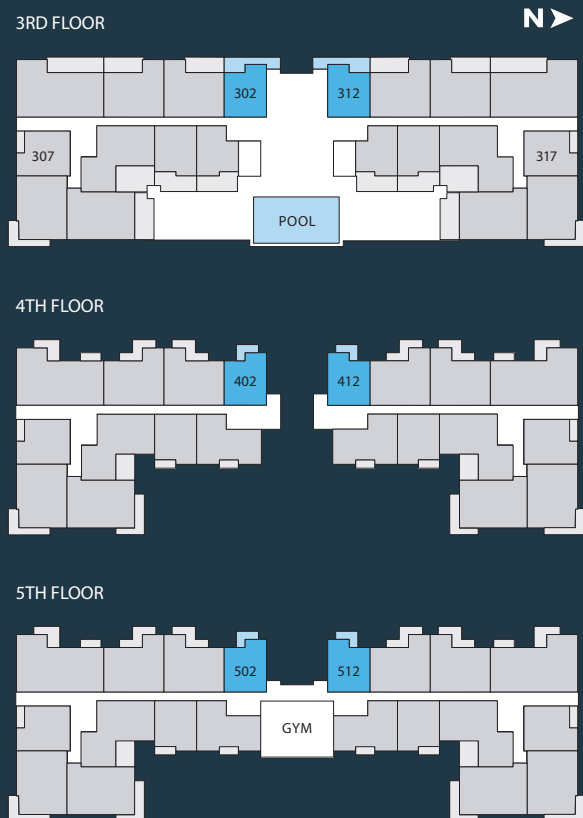

UNIT A - 1 Bedroom 1 Bath
(307, 317, 407, 417, 507 & 517)

Unit SF: 854
 Interior SF: 793
 Terrace SF: 3rd Floor: 65
 4th Floor: 65
 5th Floor: 65

UNIT C - 1 Bedroom 1 Bath

(302, 312, 402, 412, 502 & 512)

Unit SF: 775
 Interior SF: 710
 Terrace SF: 3rd Floor: 257
 4th Floor: 88
 5th Floor: 88
 Rooftop: 245

UNIT D - 1 Bedroom 1 Bath

(303, 313, 403, 413, 503 & 513)

Unit SF: 773
 Interior SF: 717
 Terrace SF: 3rd Floor: 287
 4th Floor: 67
 5th Floor: 67

UNIT H - 2 Bedroom 2 Bath

(304, 306, 314, 316, 404, 406,
414, 416, 504, 506, 514 & 516)

Unit SF: 1,118
 Interior SF: 1,043
 Terrace SF: 3rd Floor: 278
 4th Floor: 158
 5th Floor: 158
 Rooftop: 314

3RD FLOOR N ▶

4TH FLOOR

5TH FLOOR

LOCATION

111 SE 1st Avenue, Delray Beach

UNIT I - 2 Bedroom 2 Bath

(305, 315, 405, 415, 505 & 515)

Unit SF: 1,297
 Interior SF: 1,208
 Terrace SF: 3rd Floor: 361
 4th Floor: 182
 5th Floor: 182
 Rooftop: 163